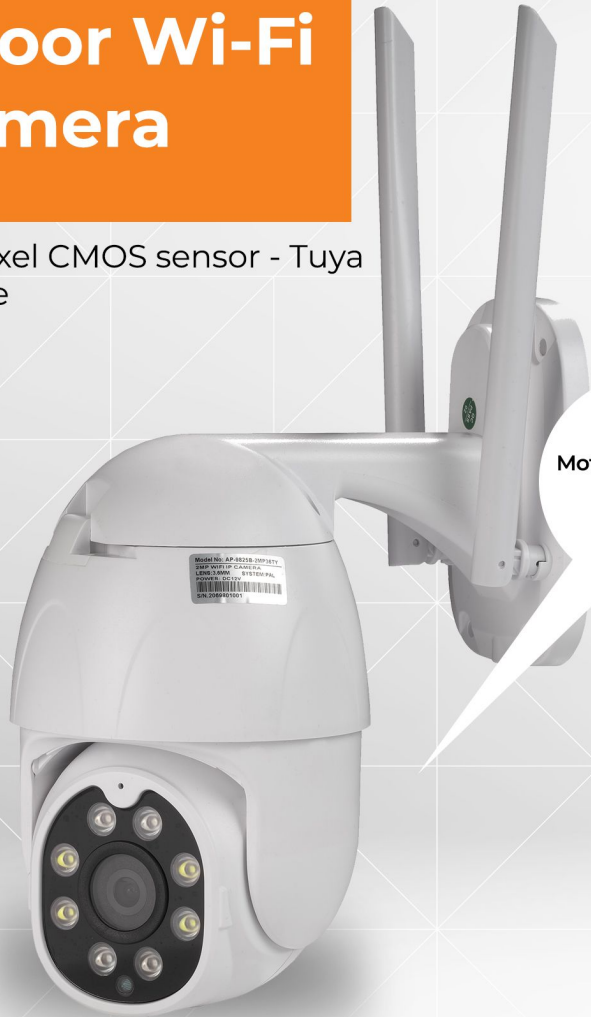

# Outdoor Wi-Fi IP camera

With 2mpixel CMOS sensor - Tuya compatible

Automatic  
IR night vision

Motorized pan/tilt  
function

## Keep an eye on your home - even when you are not there!

#### Features

- Digital outdoor IP dome camera with IR led's for night use
- Pair with your home Wi-fi and use the camera online (WEP/WPA/WPA2)
- 2mpixel sensor - FULL HD resolution 1080P - 1920x1080@30fps)
- Pan 355°/Tilt 85° - motorized
- TUYA smart home compatible (uses DENVER SMART HOME or TUYA app)
- Built-in speaker & microphone
- IR distance up to 40 meters
- Motion detection
- MicroSD card slot - up to 128gb (not incl.)
- IP63 water splash proof for outdoor use in all weather

#### Motorized rotation and movement

Camera can be rotated and tilted up/down using the app.