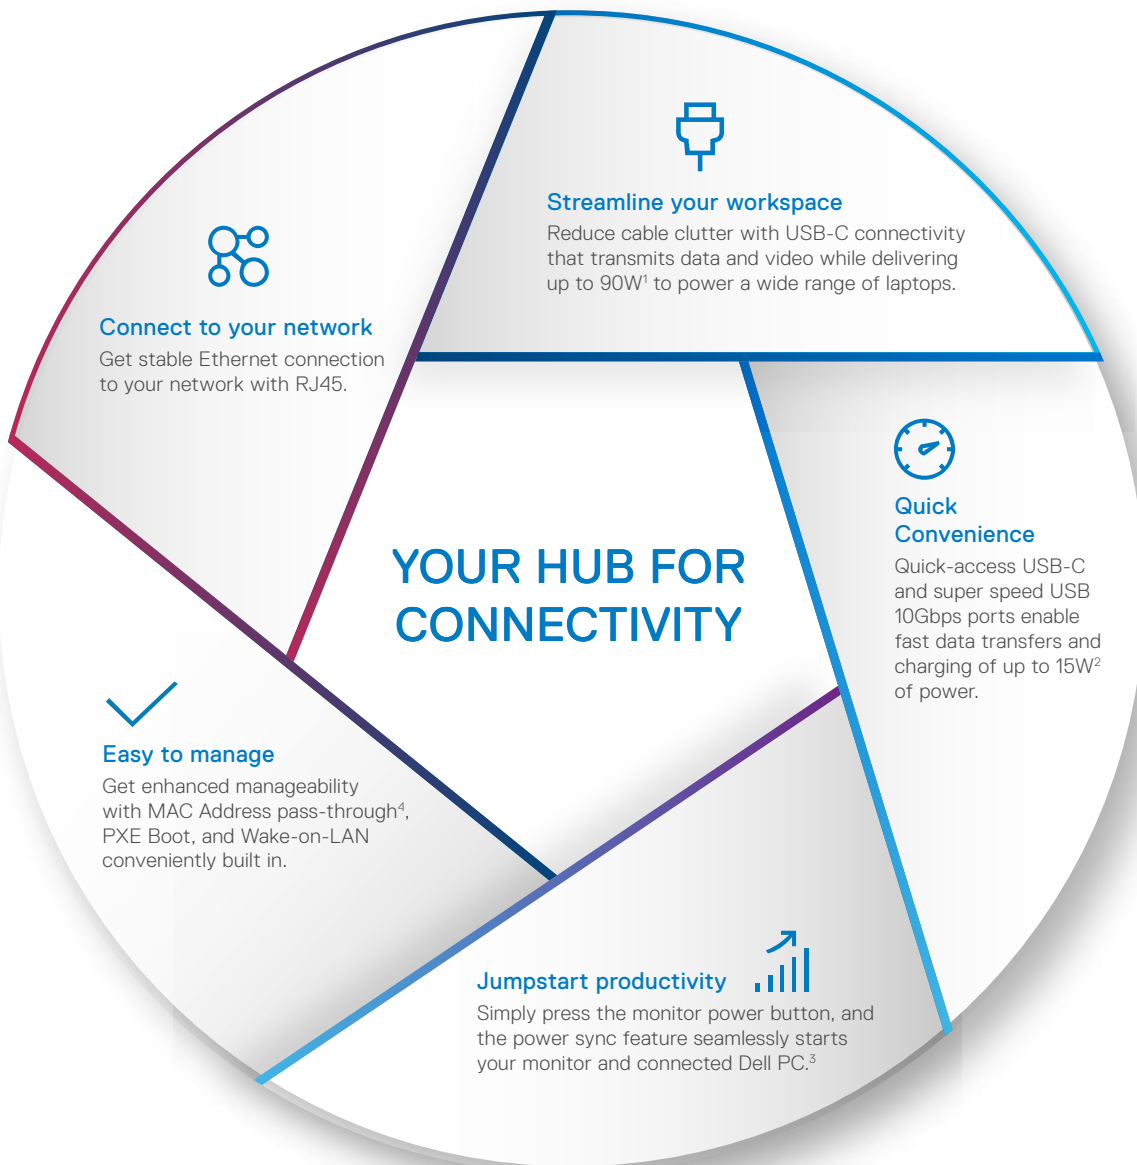

ULTRASHARP MONITOR

U3223QZ

Connectivity that drives productivity

USB-C Hub monitors offer extensive connectivity options including USB-C (up to 90W power delivery), RJ45 for wired Ethernet access, super speed USB for fast data transfers, and more.