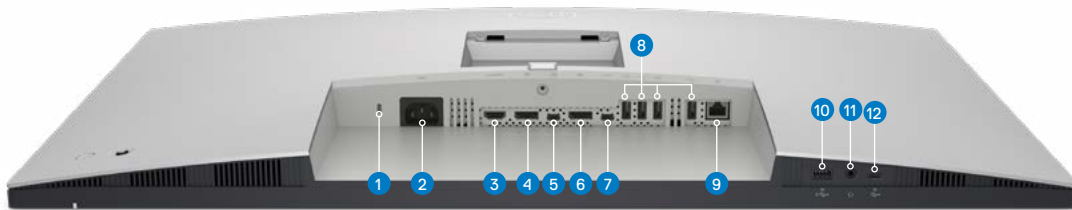

PORTS AND SLOTS

- 1 Security lock slot¹¹
- 2 Power connector
- 3 HDMI 2.0

- 4 Display Port 1.4
- 5 USB-C upstream (DP 1.4, 90W PD)
- 6 DisplayPort (out)

- 7 USB-C Upstream
- 8 USB-A downstream (super speed 10Gbps)
- 9 RJ45

- 10 USB-A downstream (BC 1.2 with power charging, super speed 10Gbps)
- 11 Headphone/microphone combo jack
- 12 USB-C downstream (15W PD, super speed 10Gbps)