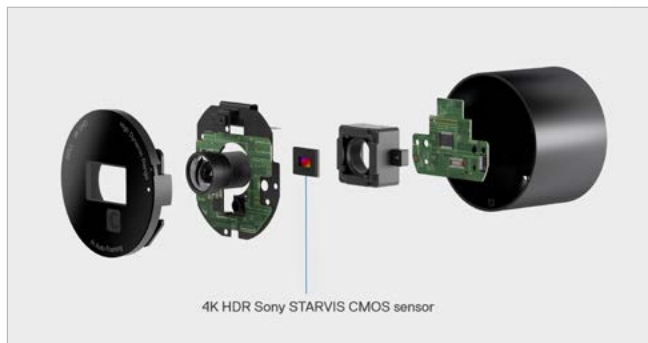

Connect to multiple devices with **USB-C** (up to 90W power delivery), **RJ45** (Ethernet), **super speed USB 10Gbps** and **quick access front** ports.

See more in outstanding detail and clarity

4K (3840 x 2160) resolution on a large 31.5" monitor.

ULTRASHARP MONITOR

U3223QZ

Connect like you're there

Make the world take notice

The intelligent webcam includes a 4K HDR Sony STARVIS™ CMOS sensor and multi-element lens to deliver crystal clear images.

...