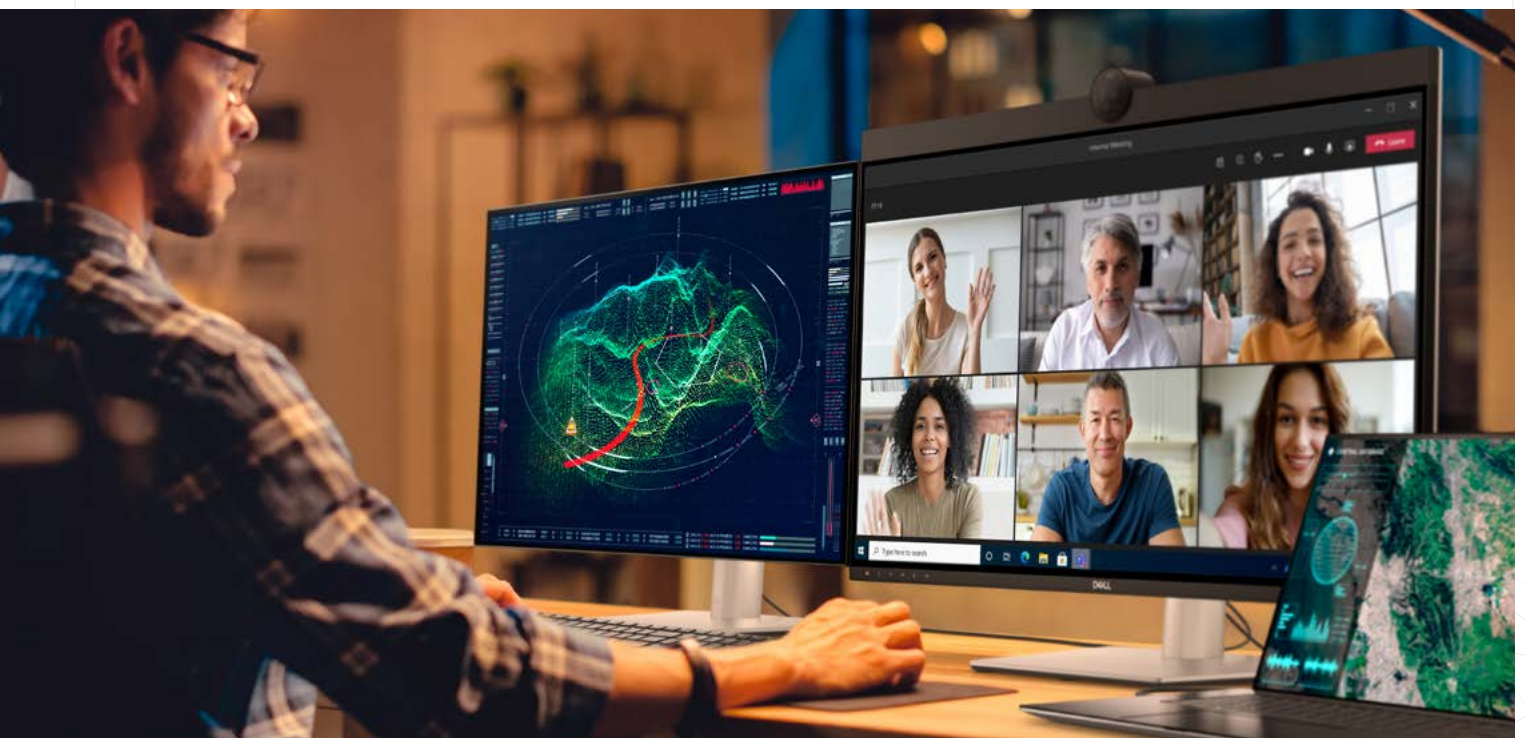

Expand your productivity

Experience uncompromised picture quality by daisy chaining two 4K monitors with DSC (Display Stream Compression) technology.