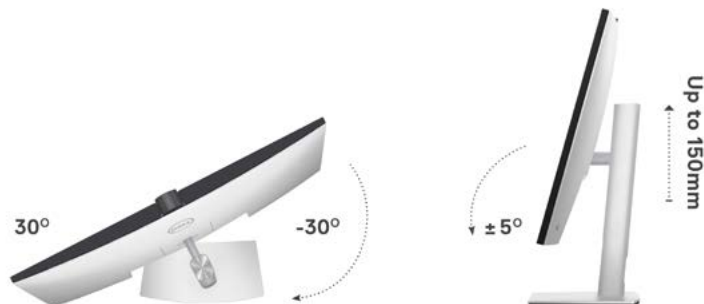

The small base and elegant cable management system hides cords within the monitor riser.

Easy-to-use

Navigate the onscreen menu and adjust settings with a convenient joystick control.

Work comfortably

Experience made-for-you comfort by tilting, swiveling and adjusting the height of your monitor (150mm max).