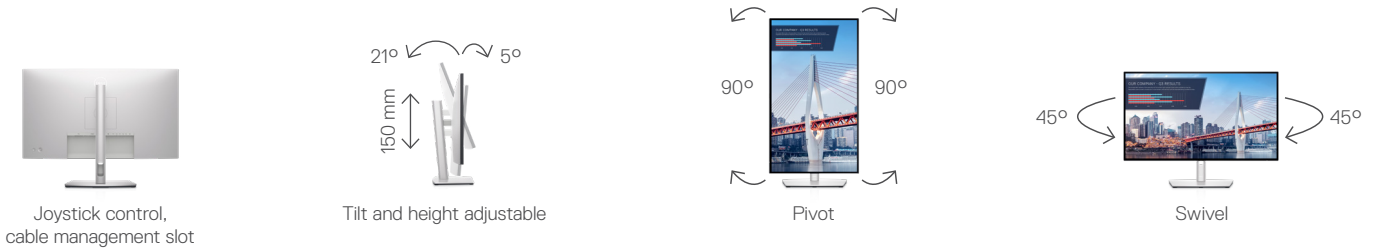

# Connectivity and Accessories

DELL ULTRASHARP 27 USB-C HUB MONITOR | U2722DE

Purposeful design, built for ergonomic comfort.