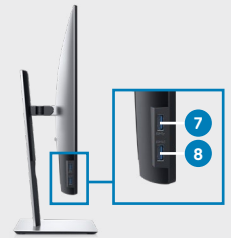

# Adjustability and connectivity

DELL ULTRASHARP 27 USB-C MONITOR | U2719DC

Easily adjust the panel to your preferred viewing position.

Back view -  
Cable management slot

Tilt and height adjustable

Pivot

Swivel

## Connectivity

- |                    |                                     |   |
|--------------------|-------------------------------------|---|
| 1 AC power port    | 4 USB-C/DisplayPort <sup>11</sup>   | 7 USB downstream port                       |
| 2 HDMI port        | 5 DisplayPort (Out)                 | 8 USB downstream port (with power charging) |
| 3 DisplayPort (In) | 6 Audio line-out port <sup>12</sup> | 9 Stand lock                                |