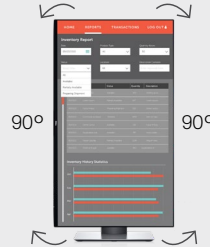

# Adjustability and connectivity

DELL ULTRASHARP 27 USB-C MONITOR | U2719DC

Easily adjust the panel to your preferred viewing position.

Back view -  
Cable management slot

Tilt and height adjustable

Pivot

Swivel