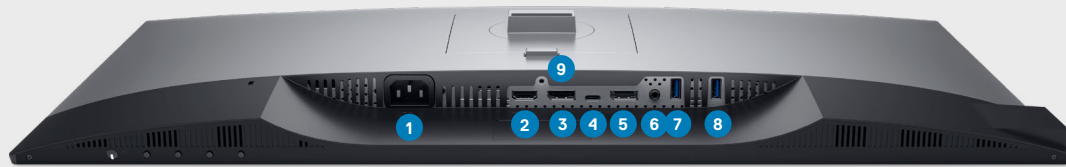

# Designed for performance

DELL ULTRASHARP 27 USB-C MONITOR | U2719DC

## INNOVATIVE DESIGN

Sleek design with InfinityEdge, a thin panel profile and a compact base to free up valuable desk space.

# Adjustability and connectivity

DELL ULTRASHARP 27 USB-C MONITOR | U2719DC

Easily adjust the panel to your preferred viewing position.

Back view -  
Cable management slot

Tilt and height adjustable

Pivot

Swivel

## Connectivity

- |                    |                                     |   |
|--------------------|-------------------------------------|---|
| 1 AC power port    | 4 USB-C/DisplayPort <sup>11</sup>   | 7 USB downstream port                       |
| 2 HDMI port        | 5 DisplayPort (Out)                 | 8 USB downstream port (with power charging) |
| 3 DisplayPort (In) | 6 Audio line-out port <sup>12</sup> | 9 Stand lock                                |