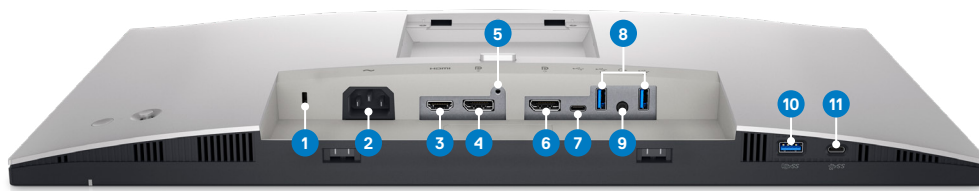

Style meets function: Crafted with a premium platinum silver finish, this monitor features a small base and an elegant cable management system that hides cords within the monitor riser. Navigate the menu and adjust screen settings with the easy-to-use joystick control. Snap on the optional Dell Slim Soundbar (SB521A) for exceptional sound.

Connectivity and Accessories

DELL ULTRASHARP 24 MONITOR | U2422H

Purposeful design, built for ergonomic comfort.

Joystick control,
cable management slot

Tilt and height adjustable

Pivot

Swivel

Connectivity

- | | | | |
|----------------------|-----------------------------------|--|---|
| 1 Security lock slot | 5 Stand lock | 8 Super speed USB 10Gbps (USB 3.2 Gen2) Type-A Downstream port (2) | 10 Super speed USB 10Gbps (USB 3.2 Gen2) Type-A Downstream port with Power Charging |
| 2 Power connector | 6 DisplayPort (out) | 9 Audio line-out port ¹¹ | 11 USB-C Downstream port (10Gbps, 15W) |
| 3 HDMI port | 7 USB-C Upstream port (data only) | | |
| 4 DisplayPort | | | |