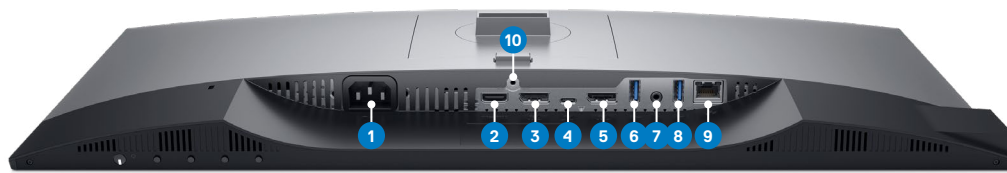

IMPRESSIVE VISUALS

See images in brilliant color on this 23.8" FHD monitor.

INNOVATIVE DESIGN

Sleek design with InfinityEdge, a thin panel profile and a compact base to free up valuable desk space.

TRUSTED RELIABILITY

Connectivity and Accessories

DELL ULTRASHARP 24 USB-C HUB MONITOR | U2421HE

Purposeful design, built for ergonomic comfort.

Cable management slot

Tilt and height adjustable

Pivot

Swivel

Connectivity