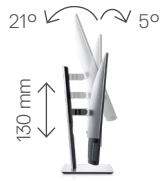

Tilt and height adjustable