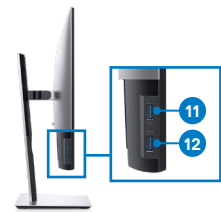

Connectivity and Accessories

DELL ULTRASHARP 24 USB-C HUB MONITOR | U2421HE

Purposeful design, built for ergonomic comfort.

Connectivity

1 AC Power	4 USB-C/DisplayPort	7 Audio Line-out¹²	10 Stand lock
2 HDMI Port	5 DisplayPort (out)	8 USB Downstream Port – supports battery charging	11 USB Downstream Port
3 DisplayPort (in)	6 USB Downstream Port	9 RJ45 Connector	12 USB Downstream Port – supports battery charging

RECOMMENDED ACCESSORIES

DELL DUAL MONITOR ARM | MDA20

Enjoy toolless monitor installation with Quick Release and the flexibility to pivot, tilt, swivel and adjust the height of each monitor independently. Features neat cable management.

DELL PRO STEREO SOUNDBAR | AE515M

Optimize conference calls and multimedia streaming with exceptional audio clarity. Minimize background noise with the dual mic array and echo-cancelling feature.

DELL PREMIER WIRELESS KEYBOARD AND MOUSE | KM717

Enjoy a uniquely designed, arc-shaped mouse that fits into virtually any workspace and boost productivity with a keyboard that features multi-OS support and popular shortcut keys.

* Dell monitors are #1 Worldwide for 6 consecutive years (2013 to 2019)! Source: IDC Worldwide Quarterly PC Monitor Tracker, Q4, 2019.

1 Ethernet connection via the RJ45 port.

2 Dell adheres to standard USB-C specifications and protocol. Functionality with non-Dell USB-C systems may vary.

3 Source: Based on Principled Technologies Report commissioned by Dell, "Improve productivity with the new Dell monitors in a dual-display configuration", November 2018.

Actual results will vary. Full report: <https://www.principledtechnologies.com/Dell/P2419H_monitor_productivity_1118.pdf>