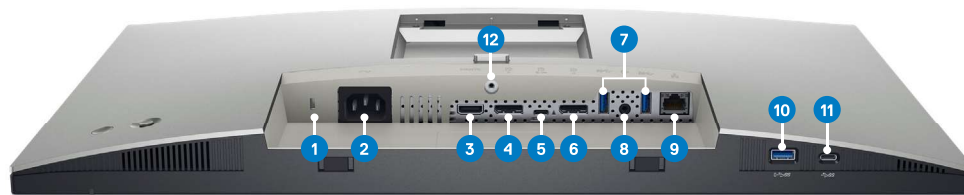

Connectivity and Accessories

DELL ULTRASHARP 24 USB-C HUB MONITOR | U2421E

Purposeful design, built for ergonomic comfort.

Joystick control, cable management slot

Tilt and height adjustable

Pivot

Swivel

Quick release

Connectivity

- | | | | |
|----------------------|--|---|-------------------------------|
| 1 Security lock slot | 5 USB Type-C (up to 90W power delivery) /DisplayPort | 8 Audio Line-out ¹⁵ | 11 USB Type-C Downstream Port |
| 2 Power connector | 6 DisplayPort (Out) | 9 RJ45 Connector | 12 Stand lock |
| 3 HDMI port | 7 SuperSpeed USB 5 Gbps (USB 3.2 Gen1) | 10 SuperSpeed USB 5 Gbps (USB 3.2 Gen1); up to 15W power delivery | |
| 4 DisplayPort (In) | | | |