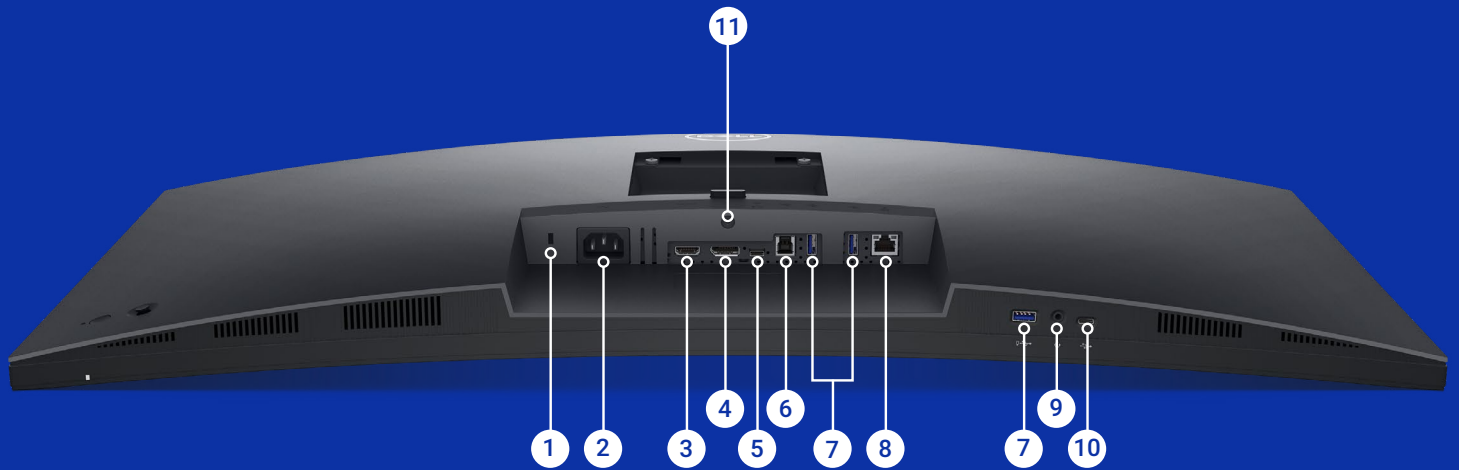

Ports & Slots

1	Security lock slot¹	8	RJ45
2	Power connector	9	3.5mm headphone jack
3	HDMI	10	USB 3.2 Gen1 Type-C downstream
4	DisplayPort 1.2	11	Stand lock feature
5	USB 3.2 Gen1 Type-C upstream		
6	USB 3.2 Gen1 Type-B upstream		
7	USB 3.2 Gen1 Type-A downstream		

¹ Based on Kensington Security Slot™