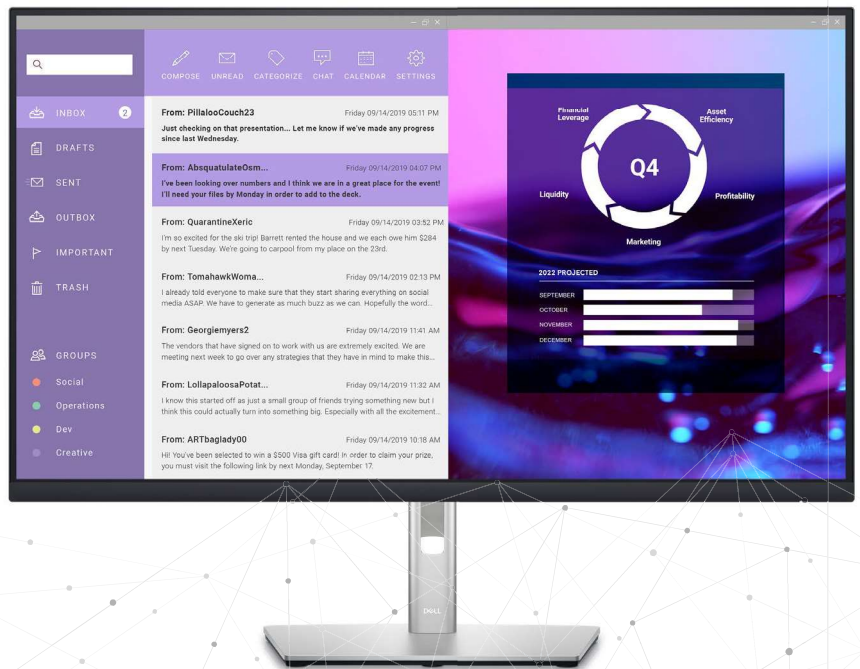

Productive at every level

Easy Arrange allows you to easily tile multiple applications across one or more screens with 38 pre-set window partitions and the ability to personalize up to five windows, giving you improved multitasking abilities.

More ways to manage

Asset management reports allow IT managers to quickly capture and track monitor information as well as configure multiple monitors at once through a single setup.

Learn more about [Dell Display Manager](#).