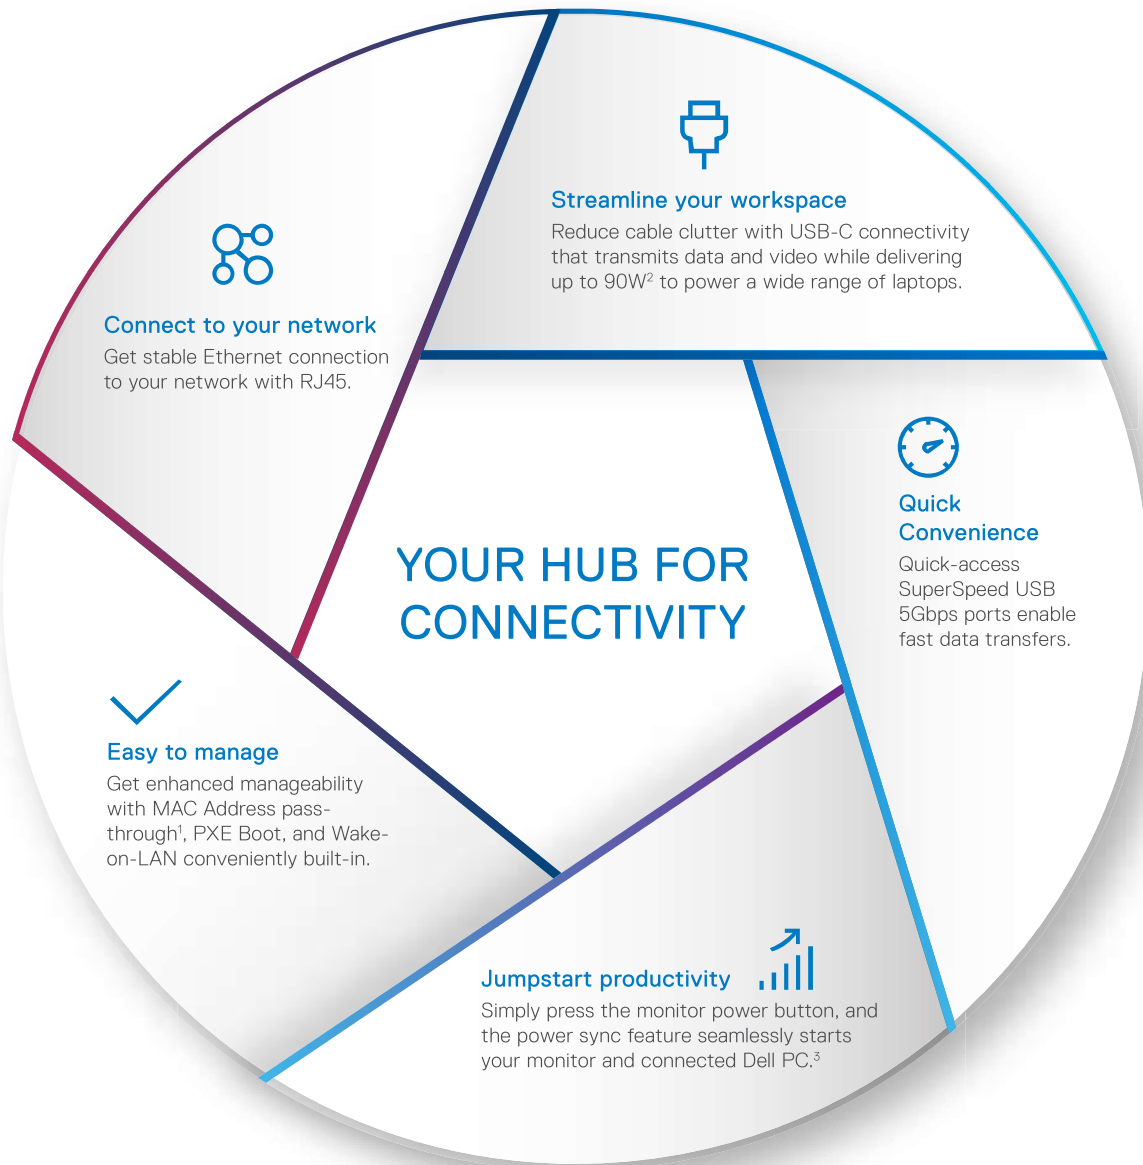

DELL 32 4K USB-C HUB MONITOR – P3223QE

Connectivity that drives productivity

This USB-C Hub monitor offers extensive connectivity options including USB-C (up to 90W power delivery), RJ45 for wired Ethernet access, SuperSpeed USB for fast data transfers, and more.

1 MAC Address pass-through functionality is tested to work with most Dell PC systems. Functionality on non-Dell systems may vary

2 Dell adheres to standard USB-C specifications and protocol. Functionality with non-Dell USB-C systems may vary.

3 The power sync feature on this Dell USB-C Monitor enables start up and wake-on-demand on compatible Dell PCs. Please check your Dell PC to ensure support of this feature.