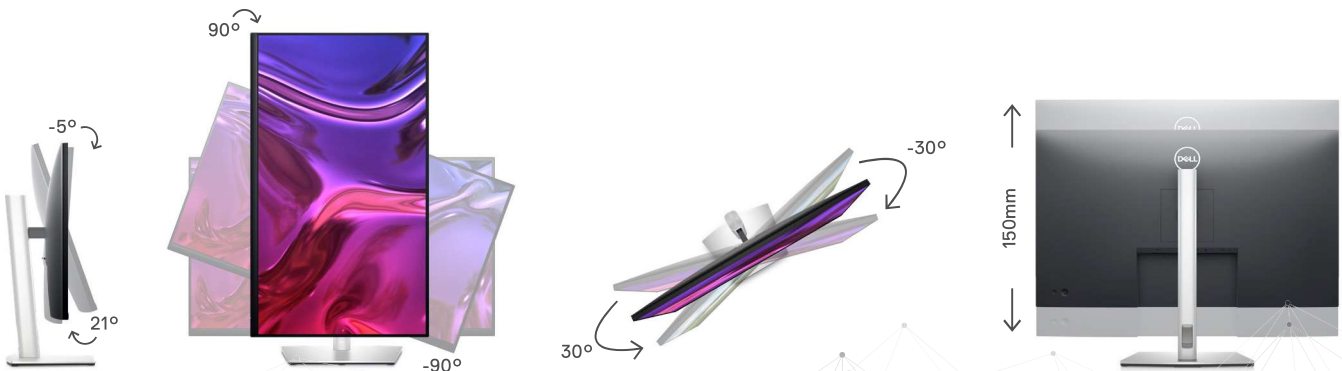

Designed with purpose

The small base and elegant cable management system hide cords within the monitor riser.

Easy-to-use joystick control

Navigate the on-screen menu and adjust settings with the easy-to-use joystick control.

Adjust to your comfort

Experience made-for-you comfort by tilting, pivoting, swiveling, and adjusting the height of your monitor (150mm max).

DELL 32 4K USB-C HUB MONITOR – P3223QE

Enhanced productivity

Dell Display Manager enhances everyday productivity through comprehensive management tools, giving you optimal front of screen experience, efficient display management, and easy, effortless multitasking.