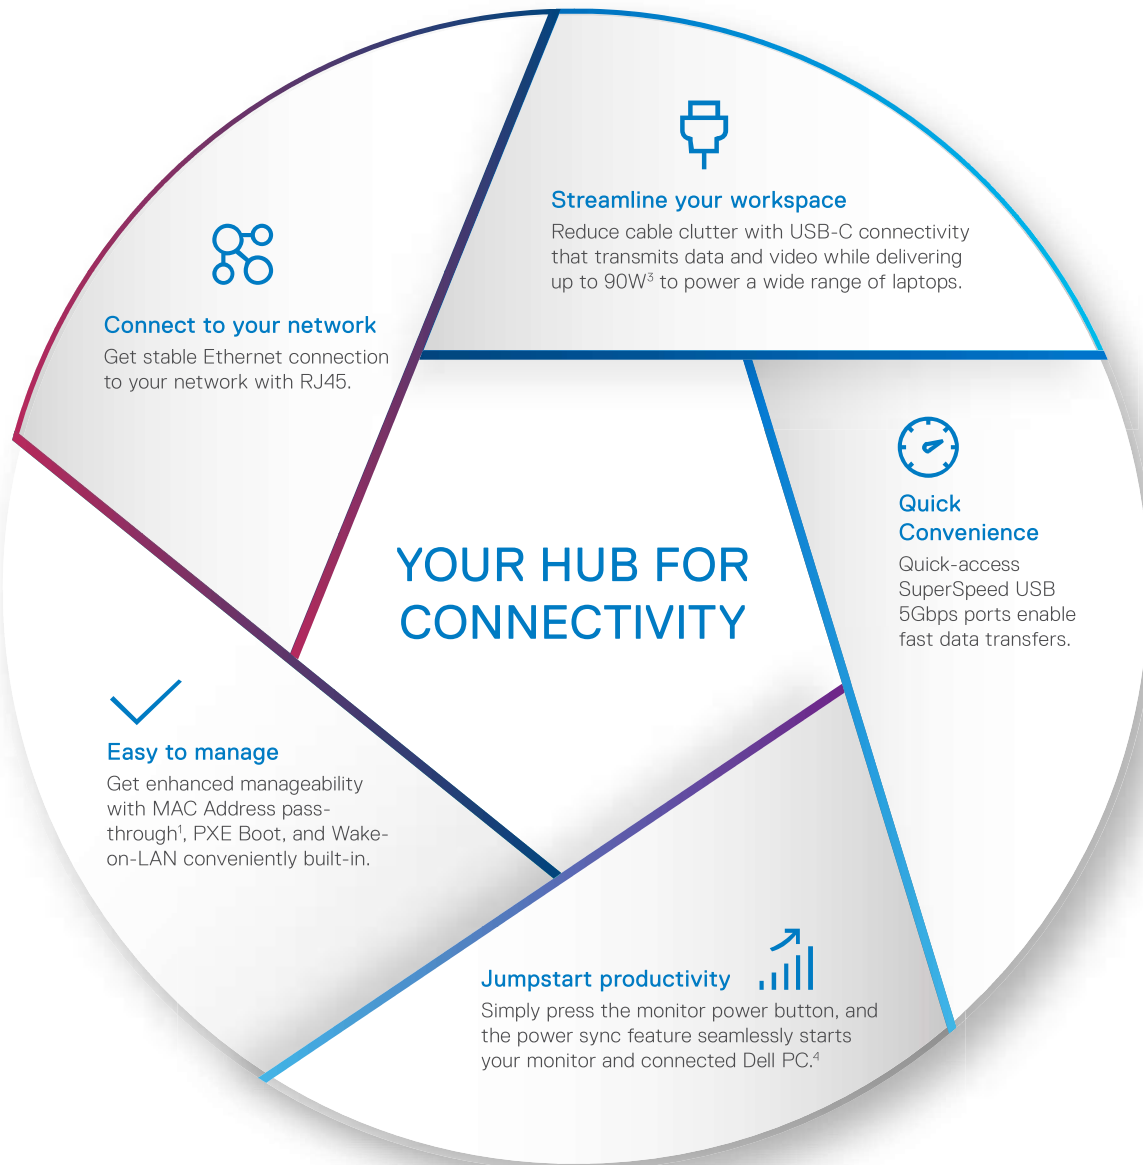

P2723QE

Connectivity that drives productivity

This USB-C Hub monitor offers extensive connectivity options including USB-C (up to 90W power delivery), RJ45 for wired Ethernet access, SuperSpeed USB for fast data transfers, and more.