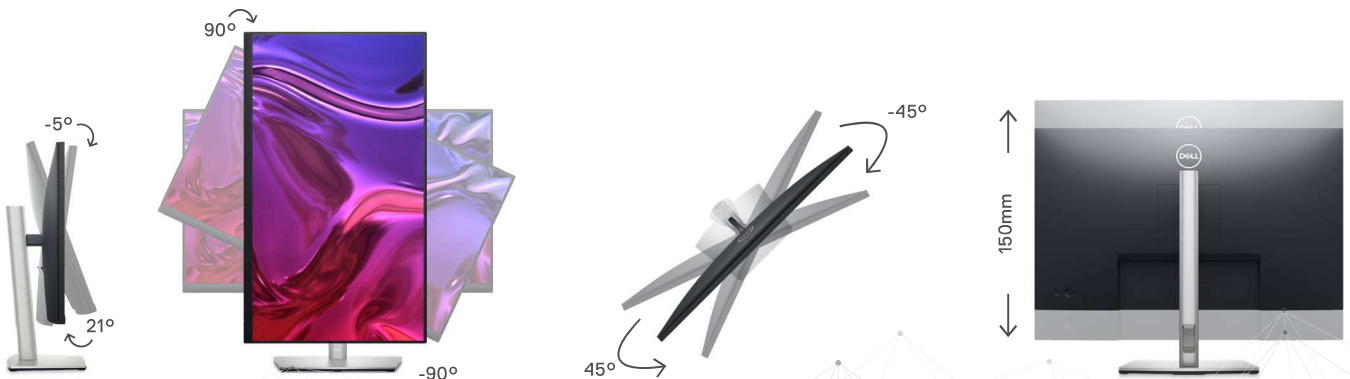

Adjust to your comfort

Experience made-for-you comfort by tilting, pivoting, swiveling, and adjusting the height of your monitor (150mm max).