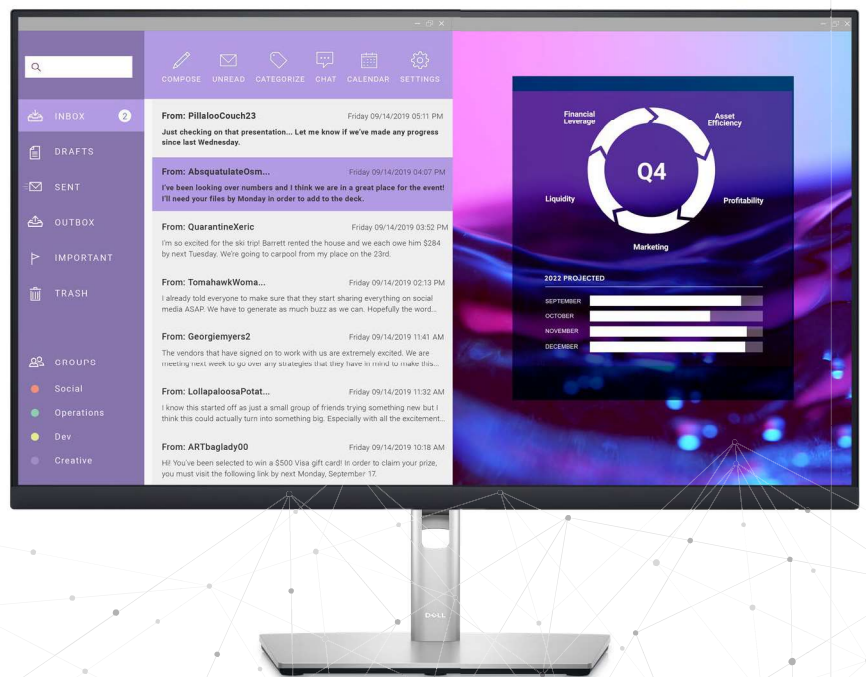

Adjust to your comfort

Experience made-for-you comfort by tilting, pivoting, swiveling, and adjusting the height of your monitor (150mm max).

P SERIES MONITOR P2723QE

Enhanced productivity

Dell Display Manager enhances everyday productivity through comprehensive management tools, giving you optimal front of screen experience, efficient display management, and easy, effortless multitasking.

Productive at every level

Easy Arrange allows you to easily tile multiple applications across one or more screens with 38 pre-set window partitions and the ability to personalize up to five windows, giving you improved multitasking abilities.

The key to convenience

Shortcut keys can save you even more time, letting you easily configure your display management settings so you can get to work faster.

Seamless transitions

The auto-restore feature remembers where you left off, so applications will go back to where you left them, even after you've unplugged.

More ways to manage

Asset management reports allow IT managers to quickly capture and track monitor information as well as configure multiple monitors at once through a single setup.

Learn more about [Dell Display Manager](#).