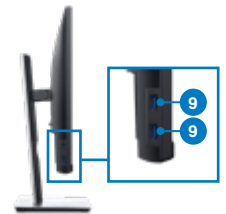

# Recommended Accessories

DELL 24 USB-C MONITOR | P2421DC

Easily adjust the panel to your preferred viewing position.

## Connectivity

- |                      |                         |  |
|----------------------|-------------------------|--|
| 1 Power connector    | 4 HDMI 1.4 port         | 7 USB Type-C port                      |
| 2 Security-lock slot | 5 DisplayPort 1.2 (in)  | 8 USB 2.0 downstream ports (x2 – rear) |
| 3 Stand lock feature | 6 DisplayPort 1.2 (out) | 9 USB 3.0 downstream ports (x2 – side) |