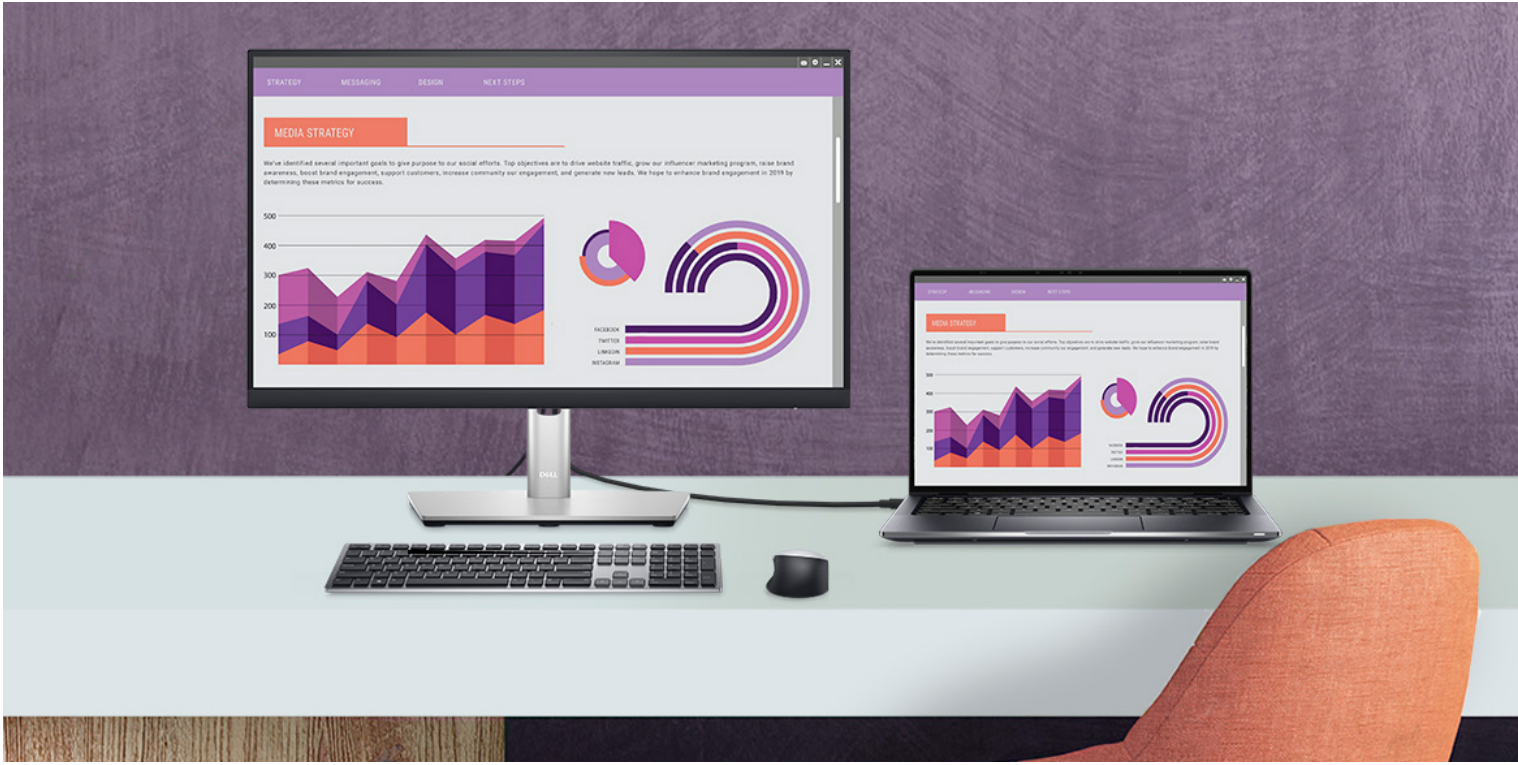

RECOMMENDED ACCESSORIES

Dell Single Monitor Arm | MSA20

Enjoy a virtually tool-free assembly and easy installation with this Dell Single Monitor Arm – MSA20. Dell Quick Release lets you snap on the Dell P Series monitor onto the arm simply without tools.

Dell Pro Wireless Headset | WL5022

Enjoy wireless freedom away from your PC with this Teams certified headset that offers convenient call controls. Switch seamlessly across your PC, tablet or smartphone and enjoy superior audio clarity on the go.