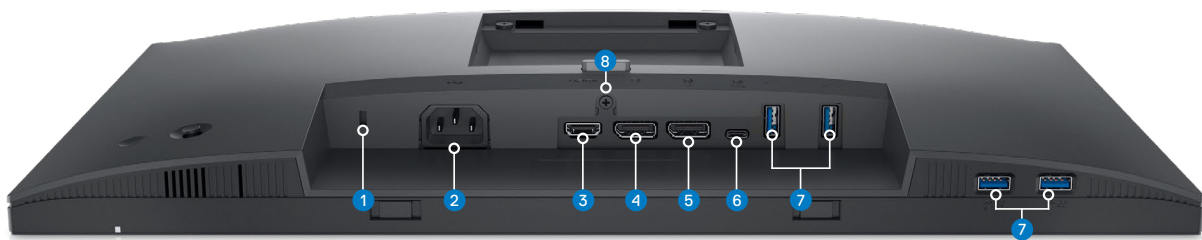

- 1 Security lock slot***
- 2 Power connector
- 3 HDMI port

- 4 DisplayPort (in)
- 5 DisplayPort (out)
- 6 USB Type-C Upstream port

- 7 SuperSpeed USB 5Gbps (USB 3.2 Gen 1)
Type-A Downstream port (4)
- 8 Stand lock