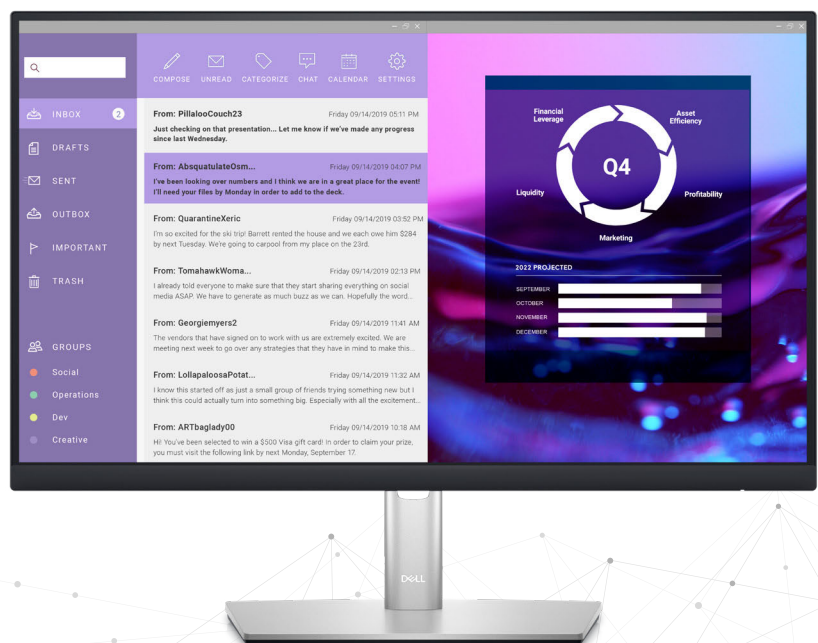

Adjust to your comfort

Experience made-for-you comfort by tilting, pivoting, swiveling, and adjusting the height of your monitor (150mm max).

P SERIES MONITOR P2223HC

Enhanced productivity

Dell Display Manager enhances everyday productivity through comprehensive management tools, giving you optimal front of screen experience, efficient display management, and easy, effortless multitasking.

Productive at every level

Easy Arrange allows you to easily tile multiple applications across one or more screens with 38 pre-set window partitions and the ability to personalize up to five windows, giving you improved multitasking abilities.

The key to convenience

Shortcut keys can save you even more time, letting you easily configure your display management settings so you can get to work faster.

Seamless transitions

The auto-restore feature remembers where you left off, so applications will go back to where you left them, even after you've unplugged.

More ways to manage

Asset management reports allow IT managers to quickly capture and track monitor information as well as configure multiple monitors at once through a single setup.

Learn more about [Dell Display Manager](#).