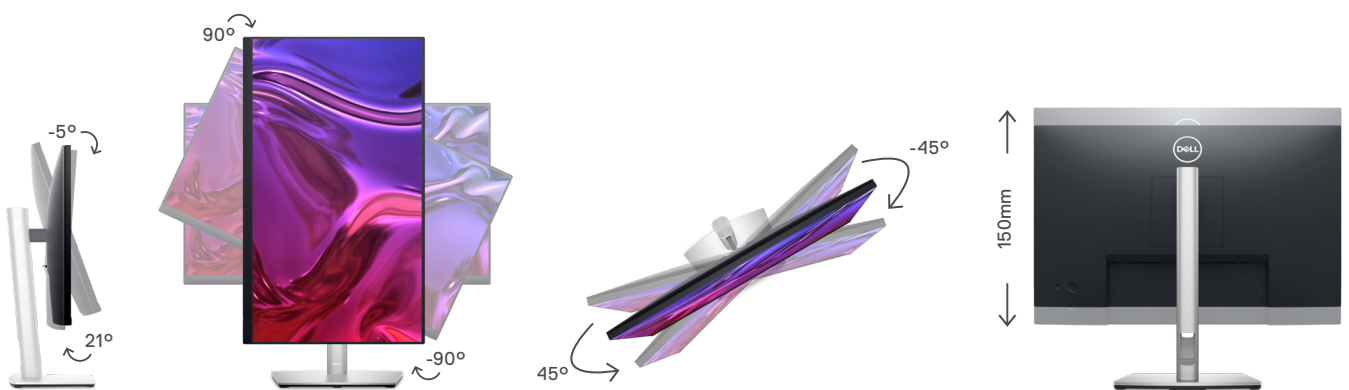

Adjust to your comfort

Experience made-for-you comfort by tilting, pivoting, swiveling, and adjusting the height of your monitor (150mm max).