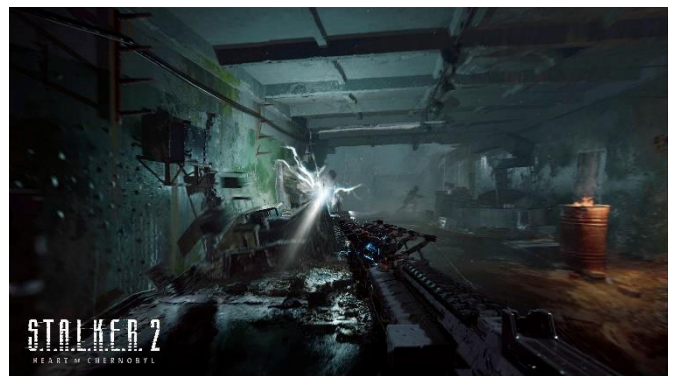

Dark Stabilizer ON