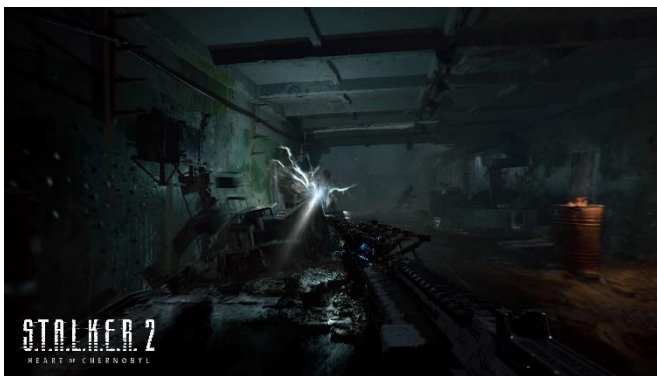

Dark Stabilizer improves visibility by enhancing shadows and helps see the details hidden in dark shadows of your game.

Dark Stabilizer OFF