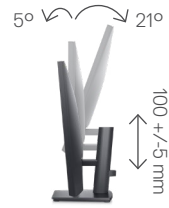

Recommended Accessories

DELL 27 MONITOR | E2722HS

Easily adjust the panel to your preferred viewing position.

Back view -
Cable management slot

Tilt and height adjustable

Connectivity

- 1 Power connector
- 2 HDMI port
- 3 DP port
- 4 VGA port
- 5 Speakers