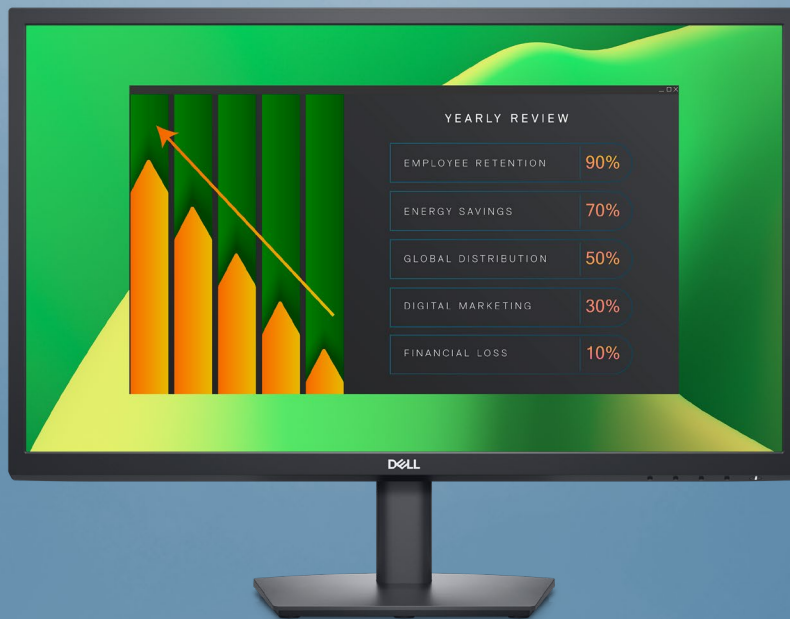

DELL 24 MONITOR | E2423H

The essentials you need to be more productive.

ALL THE ESSENTIALS

Get outstanding value with this 23.8" FHD monitor that comes with DP and VGA ports, a wide viewing angle and a space saving compact stand.

DELL DISPLAY MANAGER

Superior productivity and manageability featuring quick access keys, preset layouts, multi-monitor configuration and remote management for IT managers.

ECO-CONSCIOUS DESIGN

An ENERGY STAR®, EPEAT® Gold registered¹ and TCO Certified Edge monitor that meets stringent, energy efficient requirements.

ALL THE ESSENTIALS

Wide viewing angle: See your work in FHD clarity and get consistent views across a wide 178°/178° viewing angle.

Crisp images: Get an impressive 3000:1 contrast ratio for deeper blacks, brighter whites and vivid color.