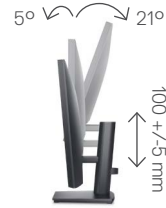

Dimensions (with stand)

Height (Compressed ~ Extended)	390.34 mm ~ 490.34 mm (15.37 inches ~ 19.30 inches)
Width	552.64 mm (21.76 inches)
Depth	187.28 mm (7.37 inches)

Weight

Weight (panel only - for VESA mount/ no cables)	3.24 kg (7.14 lb)
Weight (monitor and cables with stand)	4.88 kg (10.76 lb)
Weight (with packaging)	6.40 kg (14.11 lb)

Recommended Accessories

DELL 24 MONITOR | E2422HS

Easily adjust the panel to your preferred viewing position.

Back view -
Cable management slot

Tilt and height adjustable

Connectivity

- 1 Power connector
- 2 DP port
- 3 HDMI port
- 4 VGA port
- 5 Speakers