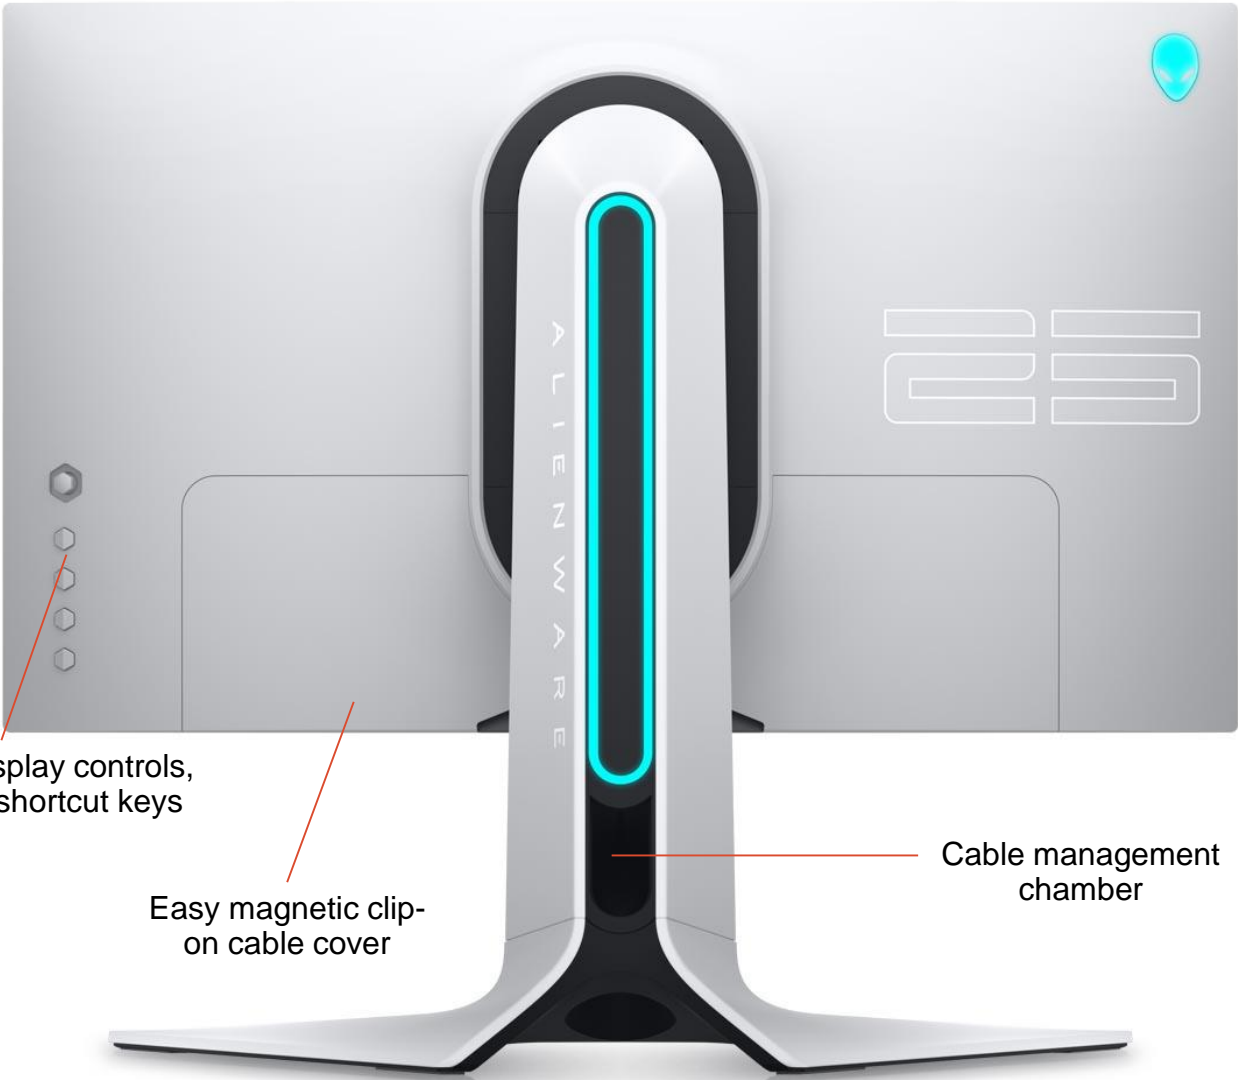

Alienware 25 Gaming Monitor Feature Overview

A NEW HEADLINE

- **Designed with inputs from eSports players**, the stand incorporates height markings that allow gamers to easily adjust the monitor to their desired height.
- **The sturdy, tapered base** with legs that are designed to slip easily under a gaming keyboard so that there's no interference on the desk as a gamer moves the keyboard to their battle-ready position
- **A stellar stand** offers height adjustability, tilt, pivot, and swivel so that the monitor can be adjusted to whatever gaming setup is needed. The quick-release VESA mount allows for easier portability or swapping out to customized rigs.
- **The Lunar Light** color offers distinct contrast at every angle, with large fluid surfaces with the soft-white of the moon and dark areas within the stand and monitor core providing a deep-space feeling. The monitor head design funnels towards the stand, providing a floating, weightless look, and the futuristic, hexagonal patterns elegantly vent heat from the monitor core.
- **Optimized ventilation solutions** with purposeful cooling and venting design at the top, rear and bottom of the monitor to keep cool during long hours of gameplay.
- **A cable management chamber** allows for cables to pass through the stand discreetly to easily connect to the ports within the hidden compartment on the back of the monitor. An easy, magnetic slip-on cover hides the cables, while internal cable-guides have them routed and tamed. Additionally, the center gap of the stand allows for cables going from a mouse and keyboard to pass under the stand and to the gaming system neatly and cle

Cable management
chamber

Power button

I/O peripheral cable
access

Alienware 25 Gaming Monitor Product Gallery – Rear View

On-screen display controls,
joystick and shortcut keys

Easy magnetic clip-
on cable cover