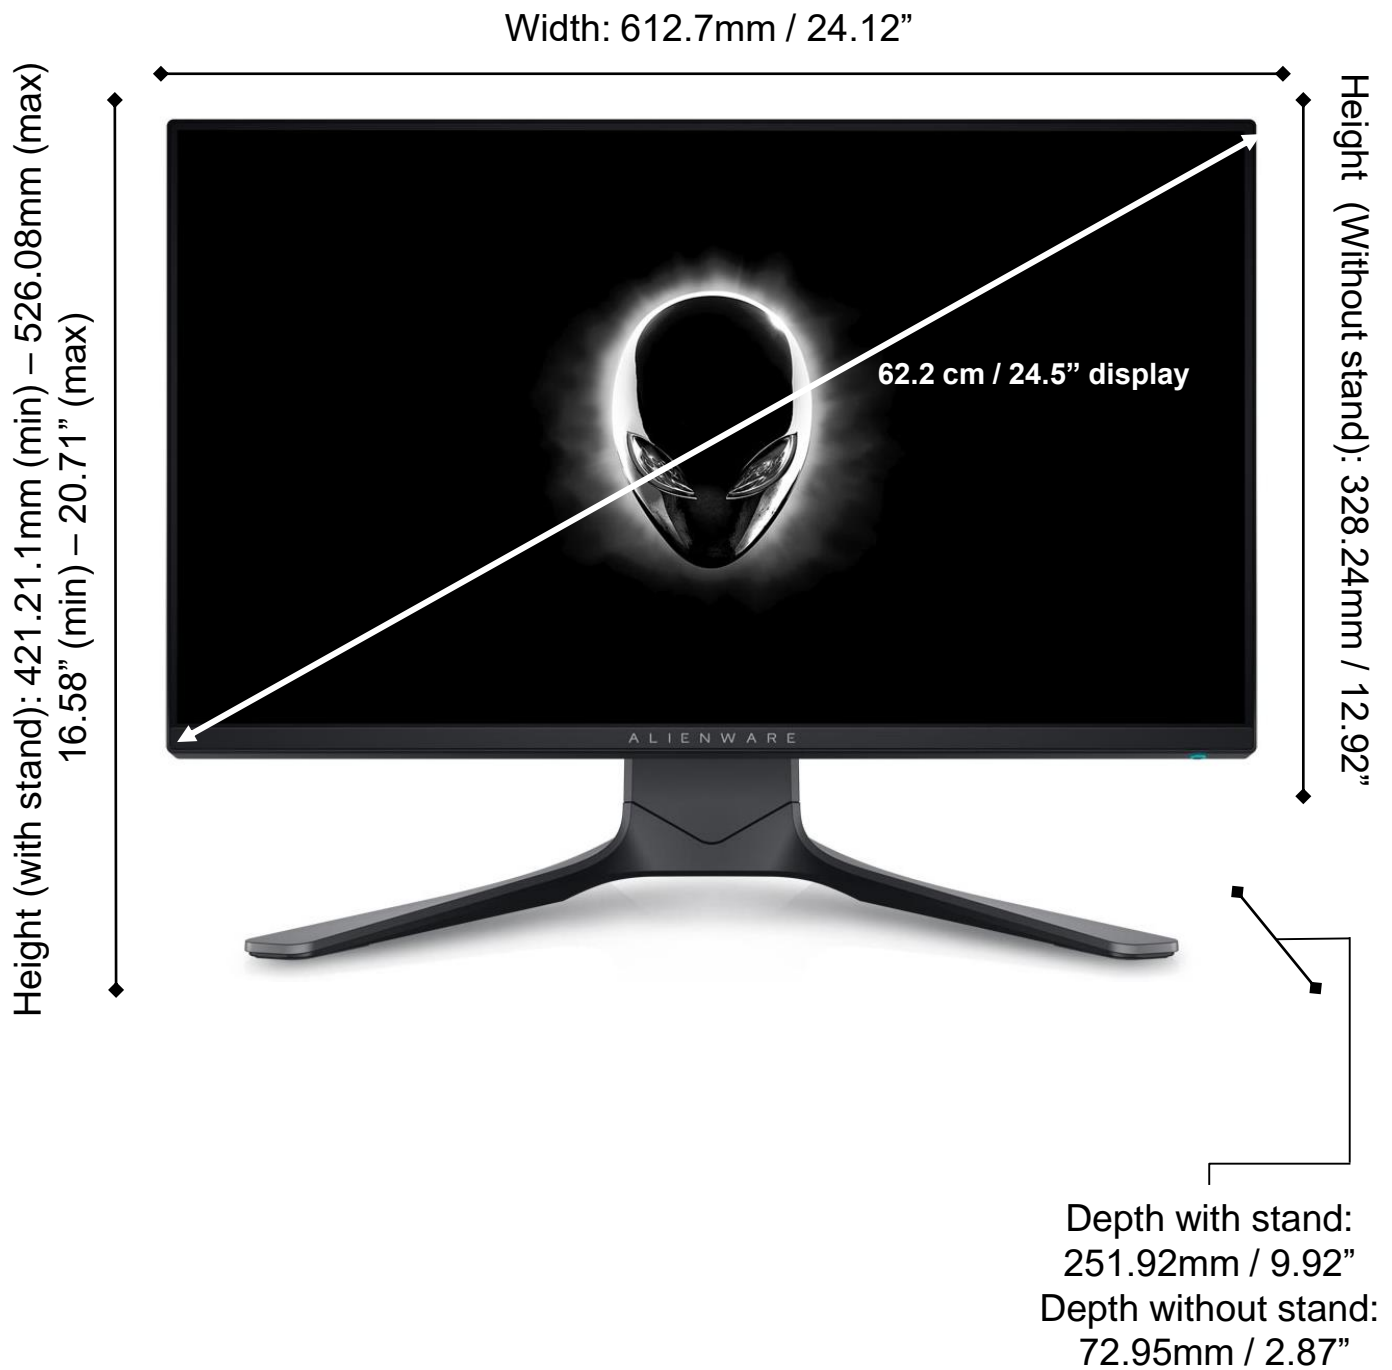

Alienware 25 Gaming Monitor (AW2521HF/HFL) Product Gallery – Dimensions

---