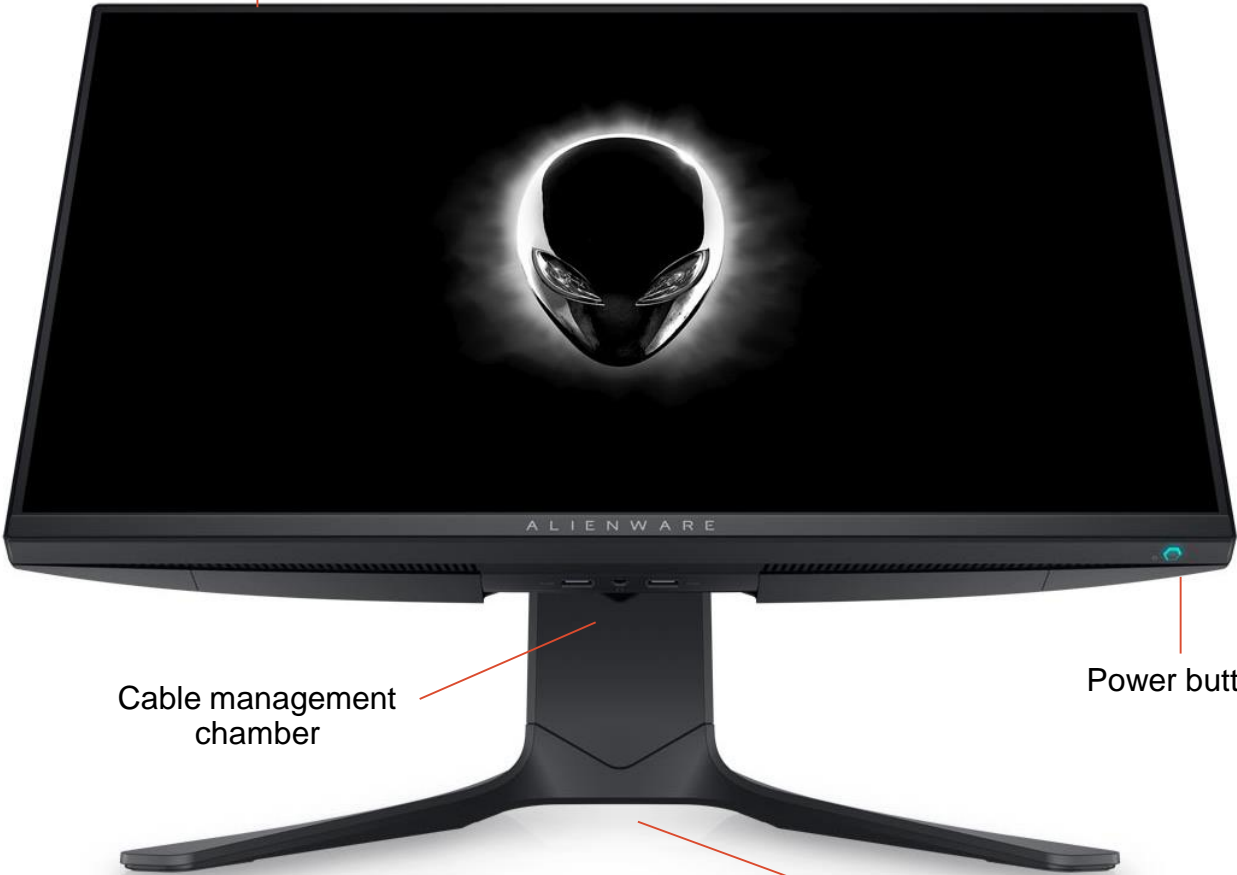

Alienware 25 Gaming Monitor Product Gallery – Front View

25" FHD (1920x1080) fast IPS
antiglare LED backlit screen
with 99% sRGB color coverage

Cable management
chamber

Power button

I/O peripheral cable
access