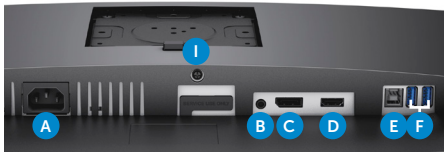

Comfortable gameplay and convenient access

Game non-stop — your way — comfortably and conveniently.

- With tilt, pivot, swivel and height adjustable features and ultra-thin bezel design, find your ideal viewing position and game for long hours comfortably.
- Connect easily to secondary devices and peripherals like your headphones, mouse and keyboard with a wide range of ports.
- Hook up the Dell 27 Monitor to your PC via DP1.2, and add another device, like your gaming console of choice, via HDMI 1.4 for simultaneous entertainment options.
- Robust and sturdy stand handles all the action with ease.

Thank you
for making
Dell Monitors

#1
worldwide*

For more information visit
www.dell.com/monitors

Easily tilt the panel to your preferred viewing position.

Connectors

- A** Power cable connector
- B** Speaker line-out
- C** DisplayPort
- D** HDMI
- E** USB upstream
- F** USB downstream
- G** USB charging port
- H** Headphone-out
- I** Stand lock feature

What's in the box?

Components

- Monitor panel
- Stand (riser and base)
- Cable cover

Cables

- DisplayPort cable
- USB 3.0 upstream cable
- Power cable (varies by country)

Documentation

- Quick Setup Guide
- Drivers and documentation media (CD)
- Safety and regulatory information

Connectivity

Connectors	DisplayPort 1.2, HDMI 1.4, 4 x USB 3.0, Audio line-out & Headphone-out
------------	--

Design features

Stand	Tilt (Typical: 5° forward or 21° backward), swivel, pivot, height adjustable
Security	Security lock slot (security lock not included)