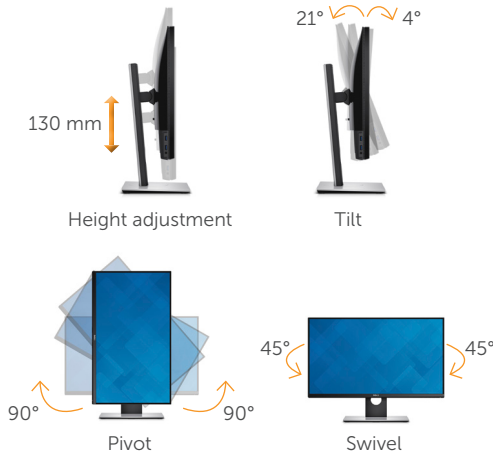

Comfortable gameplay and convenient access

Game non-stop — your way — comfortably and conveniently.

- With tilt, pivot, swivel and height adjustable features and ultra-thin bezel design, find your ideal viewing position and game for long hours comfortably.
- Connect easily to secondary devices and peripherals like your headphones, mouse and keyboard with a wide range of ports.
- Hook up the Dell 27 Monitor to your PC via DP1.2, and add another device, like your gaming console of choice, via HDMI 1.4 for simultaneous entertainment options.
- Robust and sturdy stand handles all the action with ease.

Thank you
for making
Dell Monitors

#1
worldwide*

For more information visit
www.dell.com/monitors

Easily tilt the panel to your preferred viewing position.

Connectors

- A** Power cable connector
- B** Speaker line-out
- C** DisplayPort
- D** HDMI
- E** USB upstream
- F** USB downstream
- G** USB charging port
- H** Headphone-out
- I** Stand lock feature

Dell 27 Monitor | S2716DG

Display

Model number	S2716DG
Viewable image size (diagonal)	68.58 cm (27 inches)
Active display area	
Horizontal	596.74 mm (23.49 inches)
Vertical	335.66 mm (13.21 inches)
Maximum resolution	2560 x 1440 at 144Hz
Aspect ratio	16:9
Pixel pitch	0.2331 mm x 0.2331 mm
Special features	NVIDIA G-SYNC™ ¹
Brightness (typical)	350 cd/m ²
Color gamut (typical)	82% ³ (CIE1976)
Color depth	16.7 million colors
Contrast ratio	1,000:1
Viewing angle (typical) (vertical/horizontal)	160°/170°
Response time (typical)	Fast mode: 1 ms gray-to-gray Normal mode: 3 ms gray-to-gray
Panel technology	TN
Backlight	LED

Connectivity

Connectors	DisplayPort 1.2, HDMI 1.4, 4 x USB 3.0, Audio line-out & Headphone-out
------------	--

Design features

Stand	Tilt (Typical: 5° forward or 21° backward), swivel, pivot, height adjustable
Security	Security lock slot (security lock not included)