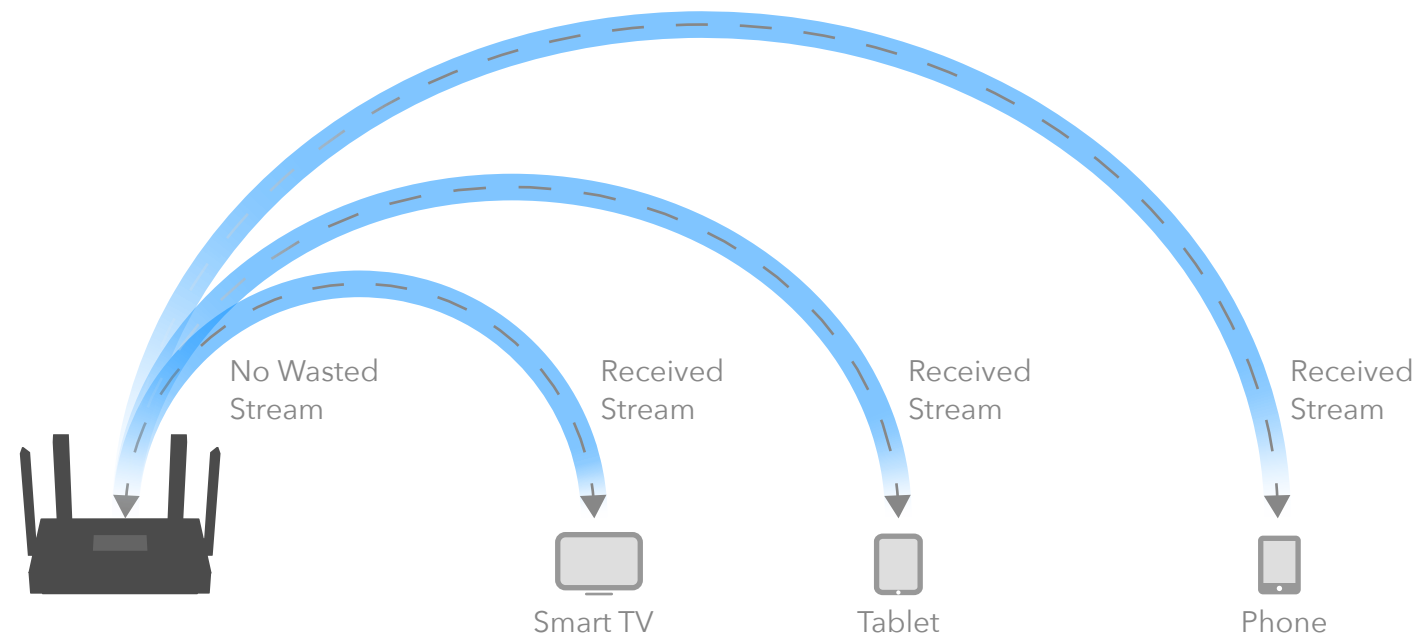

# 100%

backwards compatibility

8K, Smart home icons, Wi-Fi 6, 5, 4 icons

Up to 3.0Gbps Wi-Fi 6 Speed: Enjoy smooth streaming, downloading, and gaming with extremely fast Wi-Fi 6 Speed.

## Features

Extensive Coverage: Beamforming, and four antennas combine to deliver focused reception to devices far away.