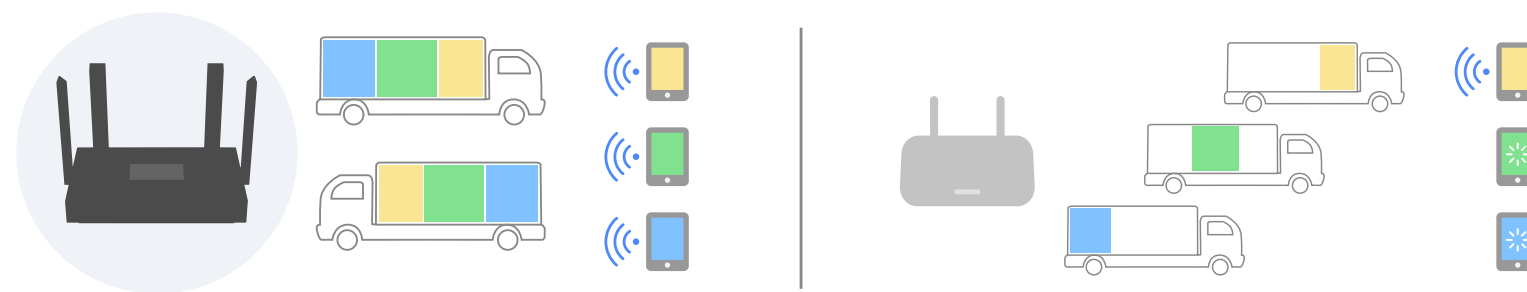

DL/UL OFDMA

Without OFDMA

More Devices: Wi-Fi 6 uses OFDMA to improve capacity and efficiency of your network, so more devices can connect without slowing down your Wi-Fi.