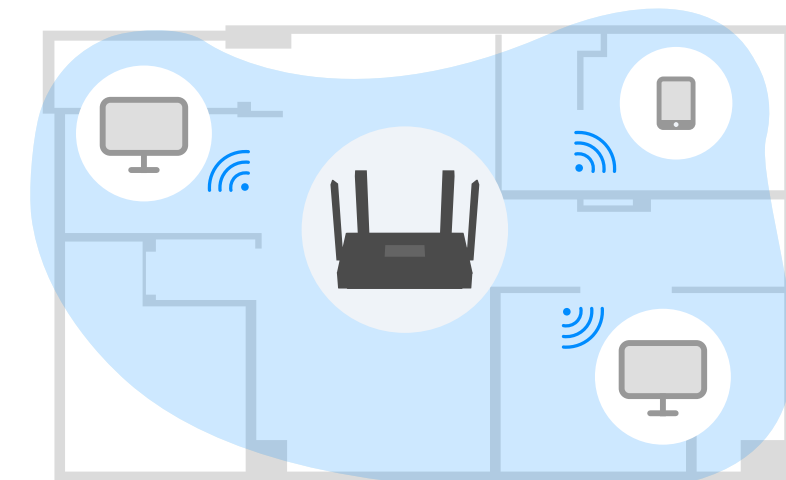

# 100%

backwards compatibility

8K, Smart home icons, Wi-Fi 6, 5, 4 icons

Up to 3.0Gbps Wi-Fi 6 Speed: Enjoy smooth streaming, downloading, and gaming with extremely fast Wi-Fi 6 Speed.

## Features

Extensive Coverage: Beamforming, and four antennas combine to deliver focused reception to devices far away.