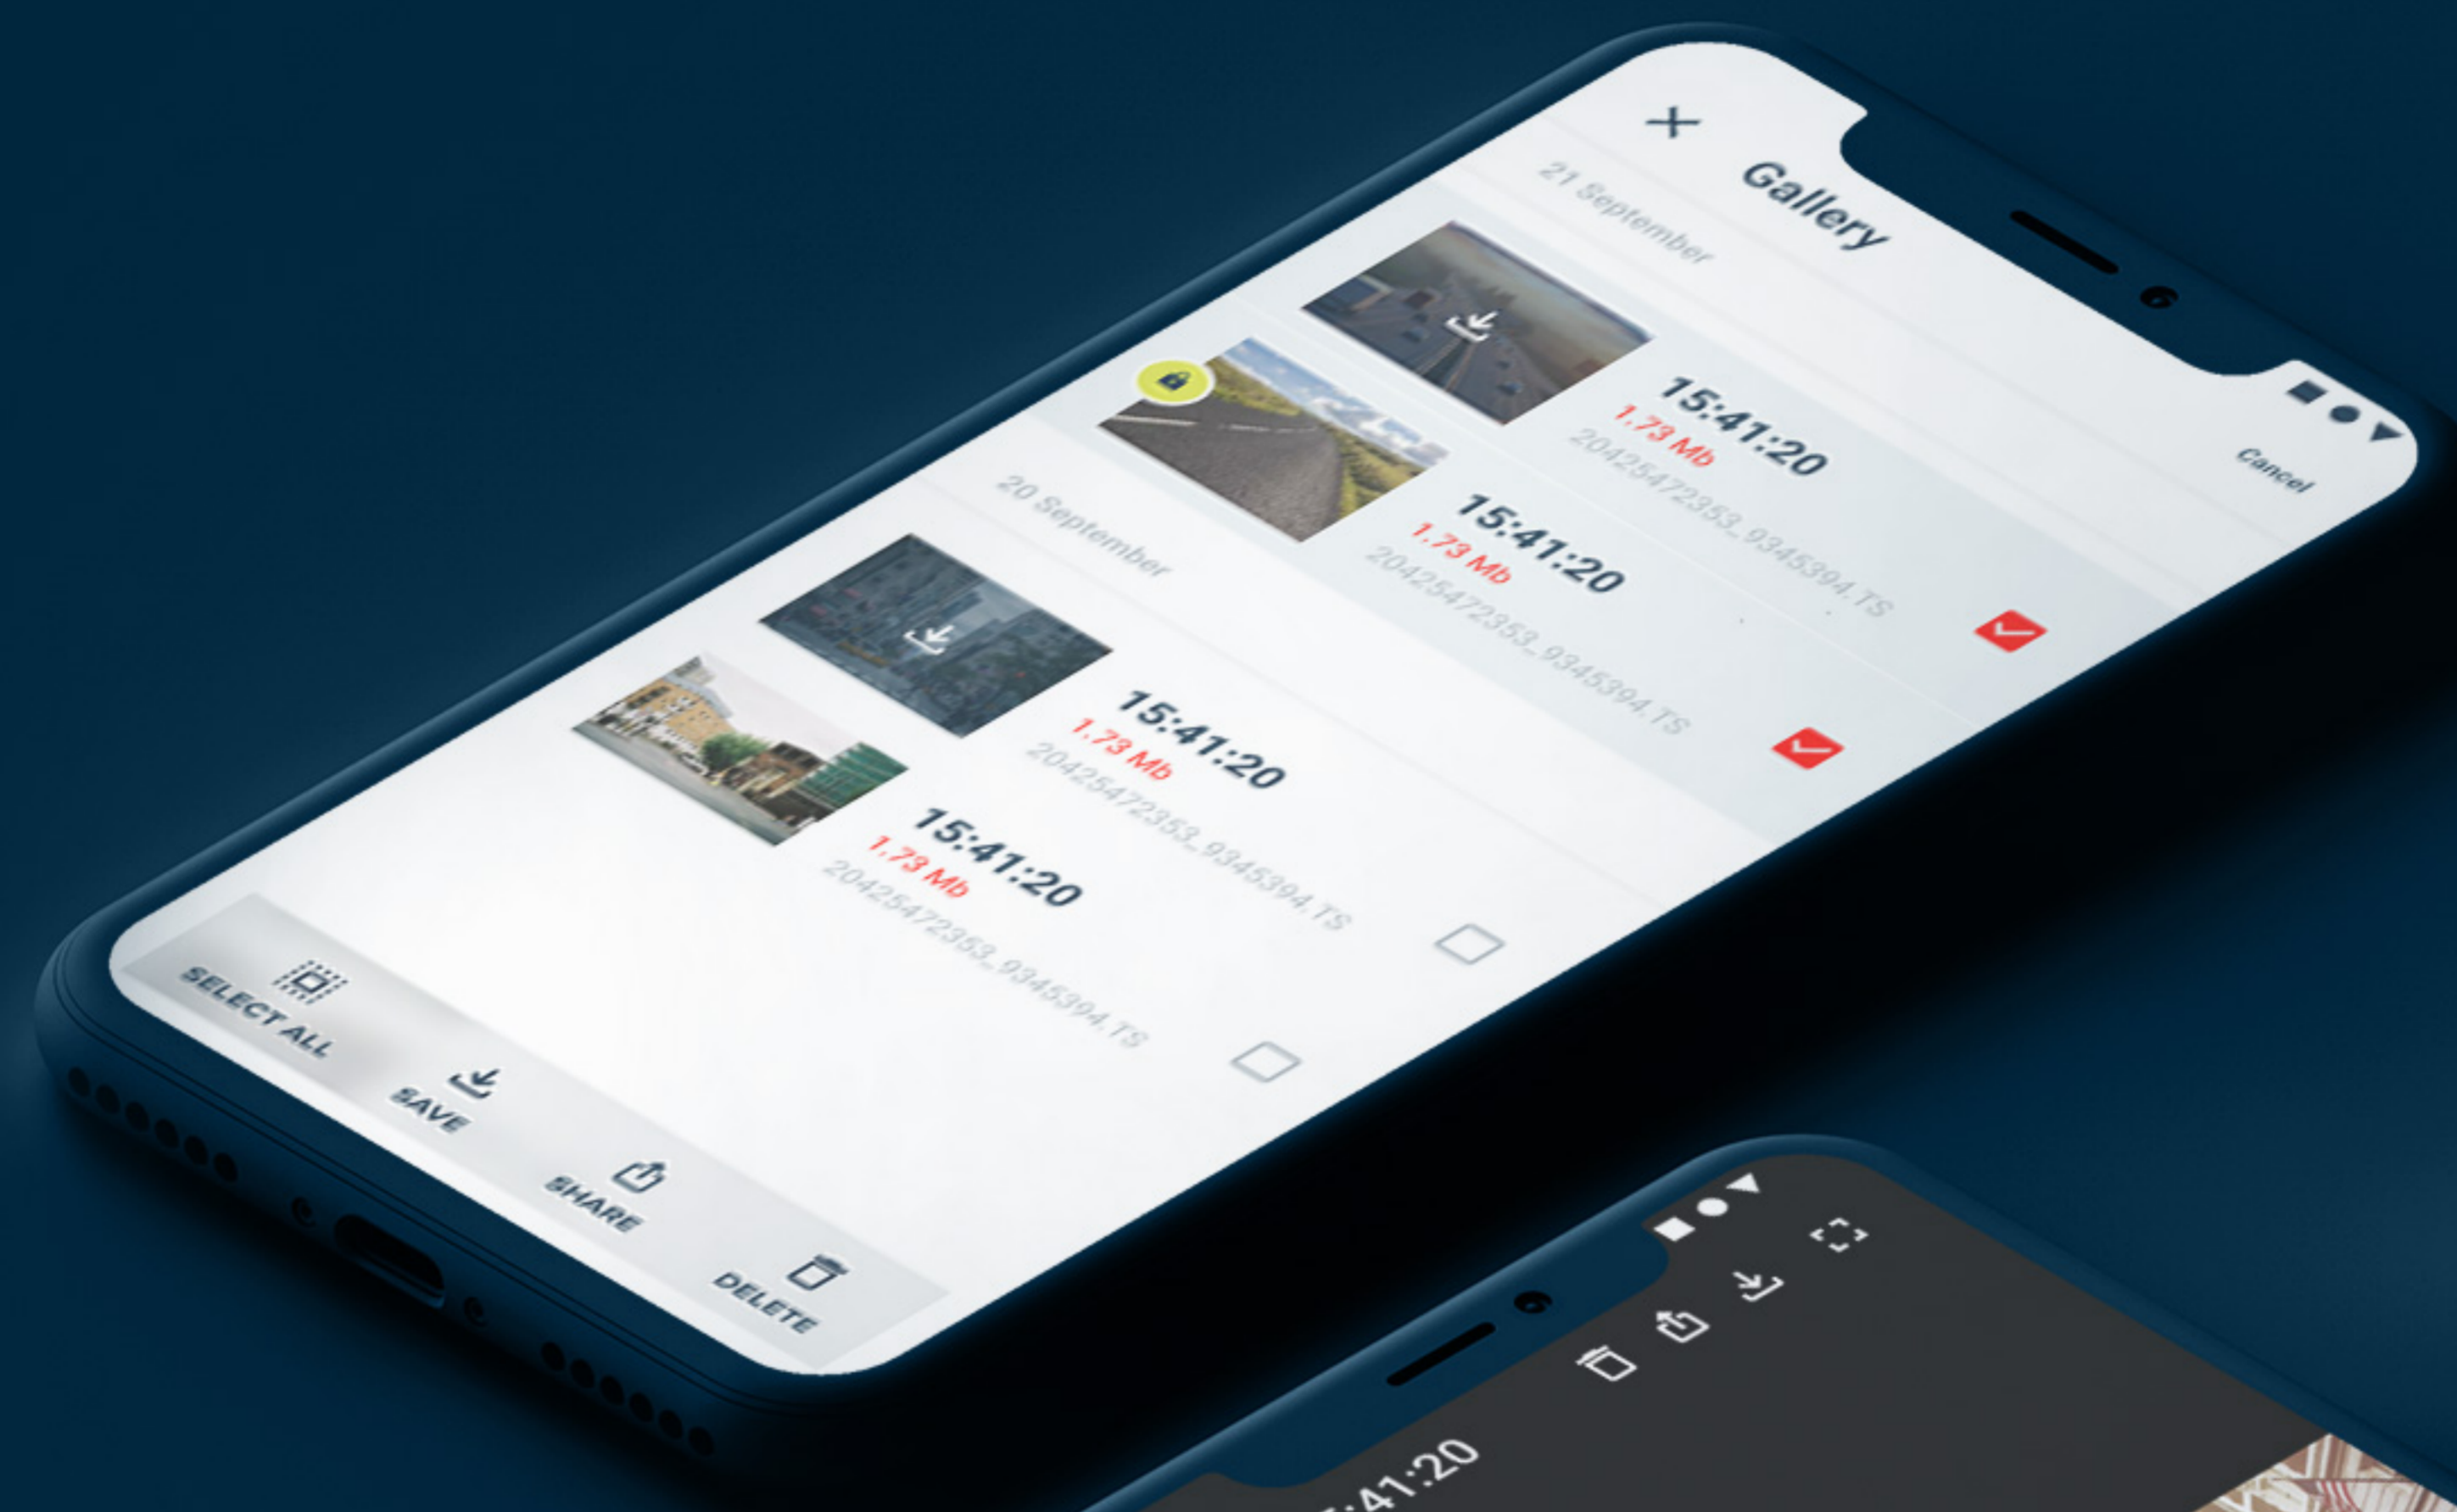

Upgrade your vehicle's safety with our cutting-edge car video recorder, complete with WiFi connectivity and a user-friendly mobile app. Gain immediate access to vital recorded videos during emergencies, receive weekly push notifications to update the traffic camera database, and enjoy hassle-free firmware upgrades to keep your device optimized and future-proofed.