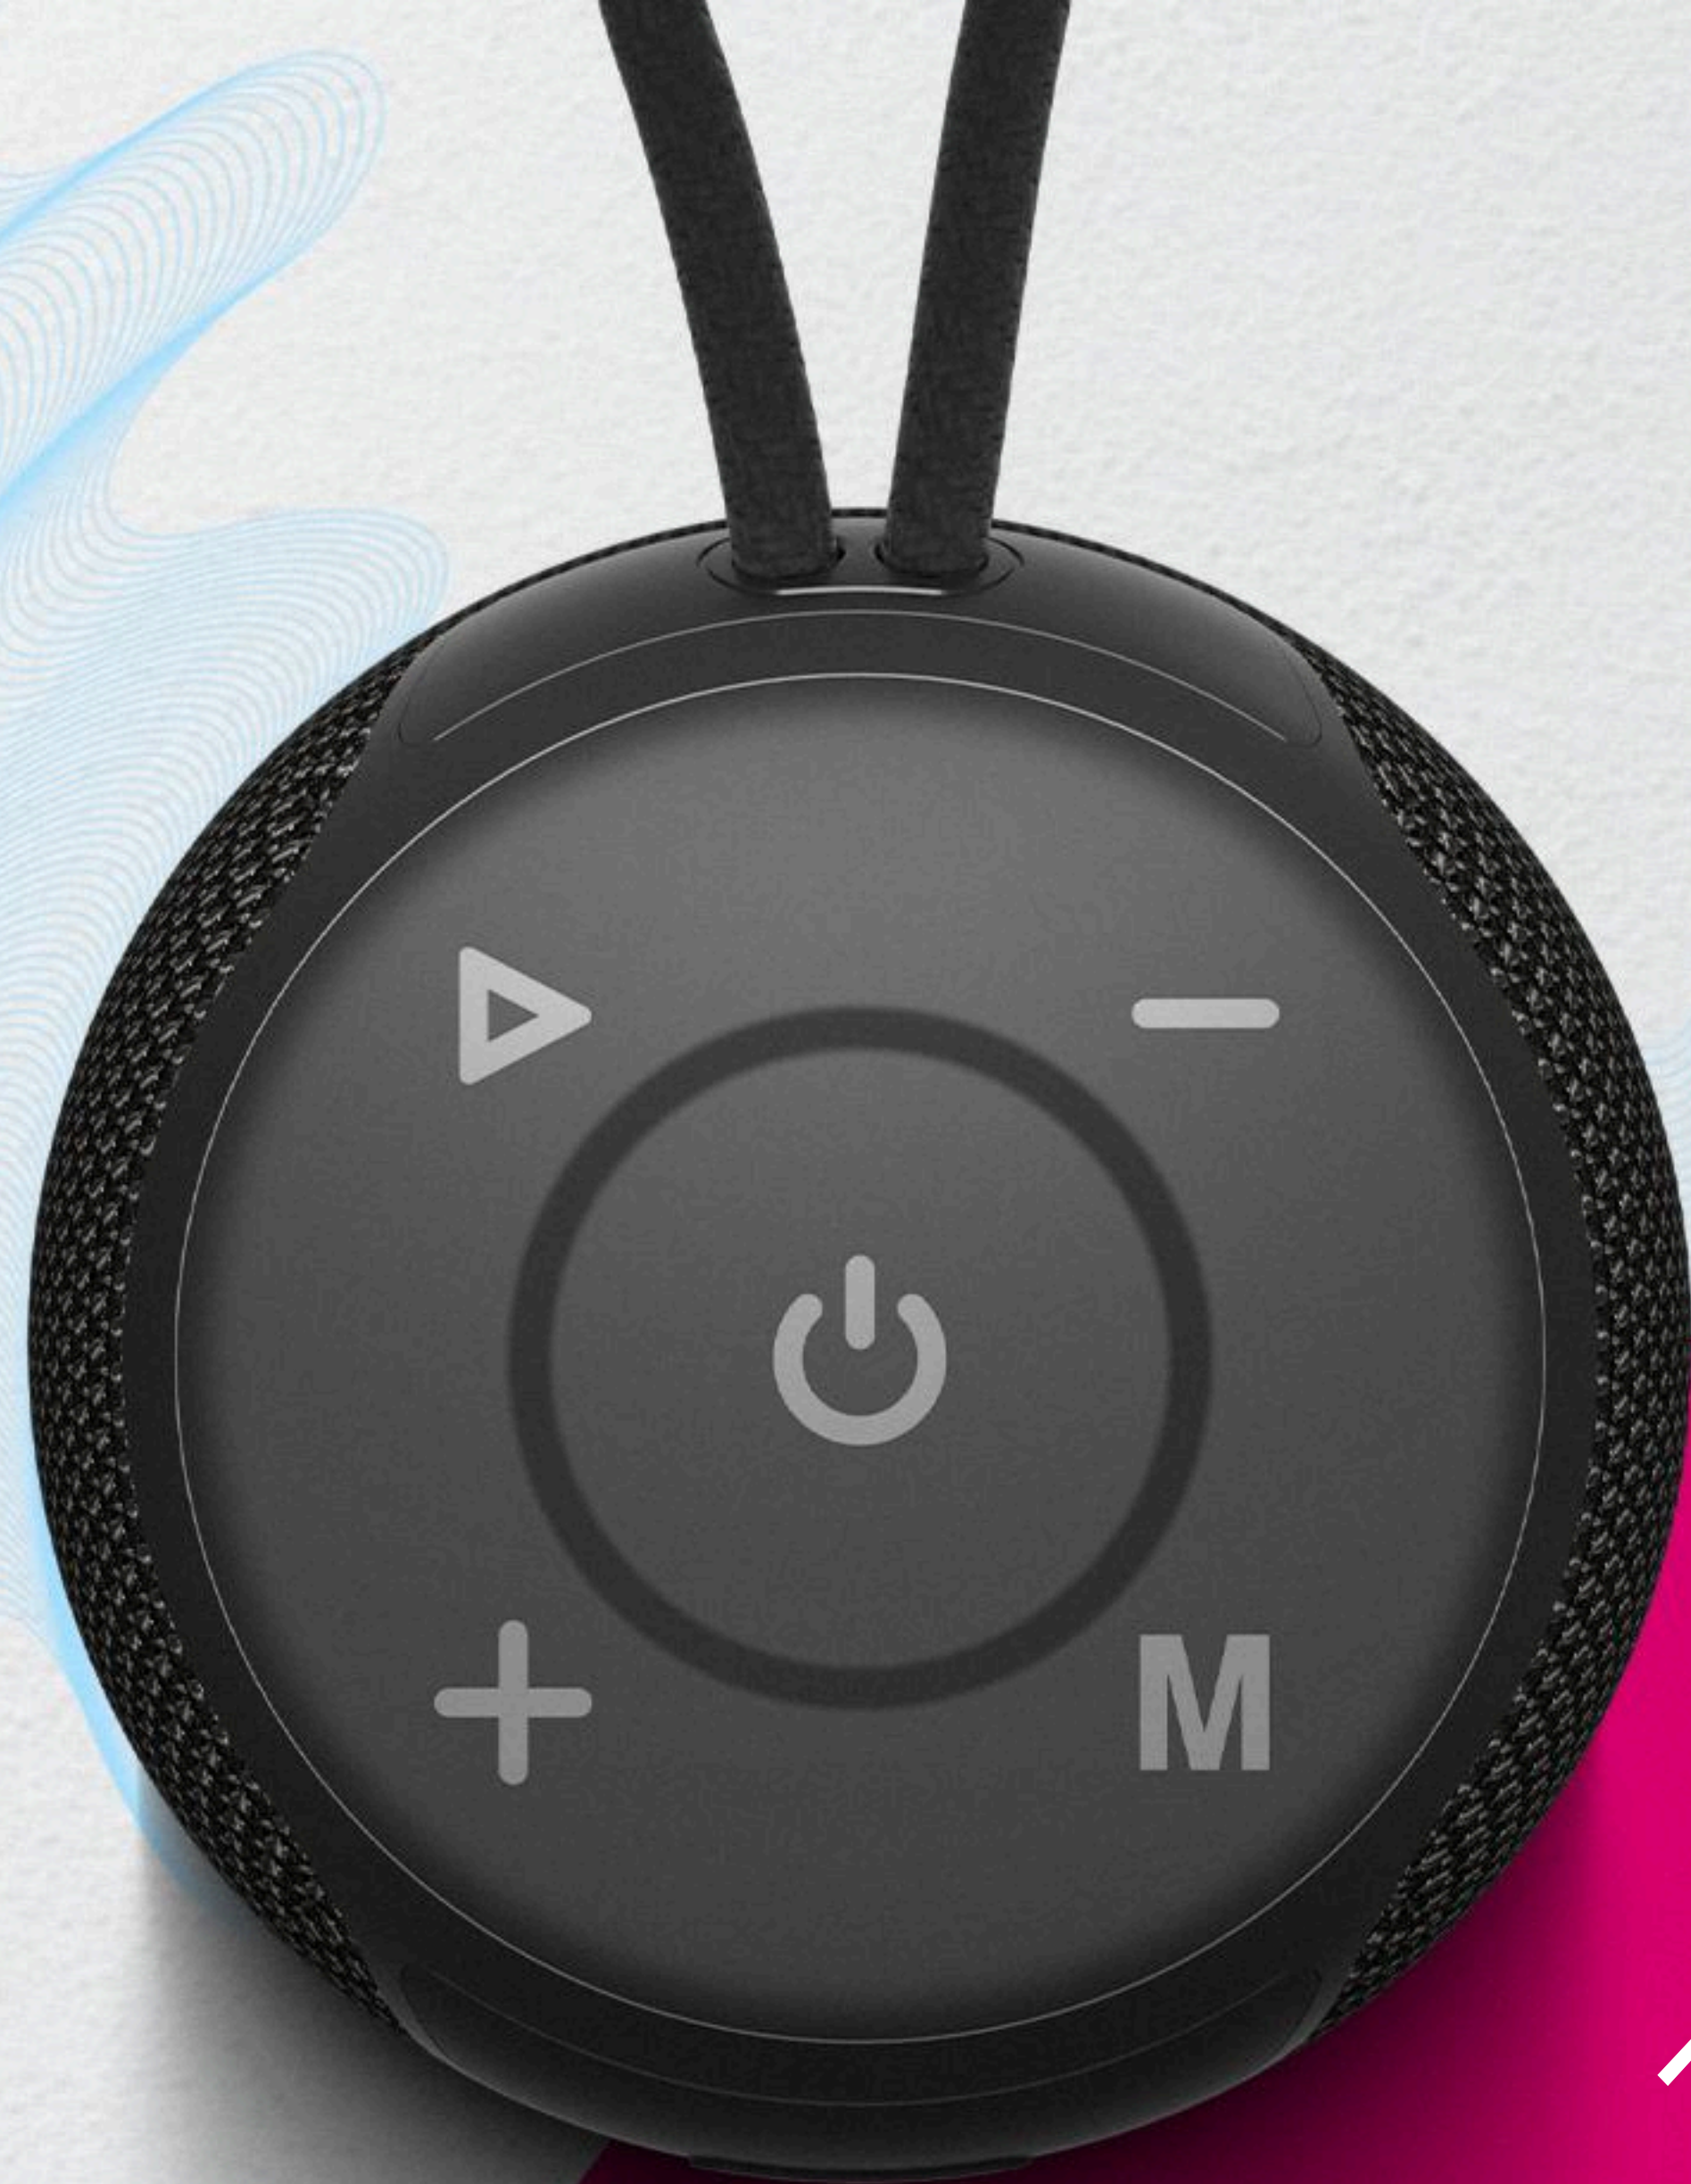

BT VERSION 5.3

With BT 5.3, you get a faster, more stable connection, extended range (up to 15 meters), and improved energy efficiency. Say goodbye to annoying dropouts and hello to smoother streaming with even more time to groove.

15_m