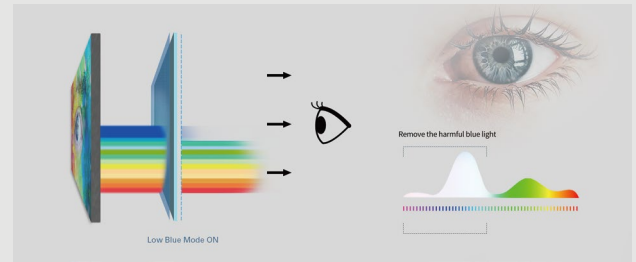

Reducing shortwave blue light output for healthier eyes

Low Blue Mode setting ensures a more healthy viewing experience for prolonged computer use without compromising the naturally vivid colors of the display.