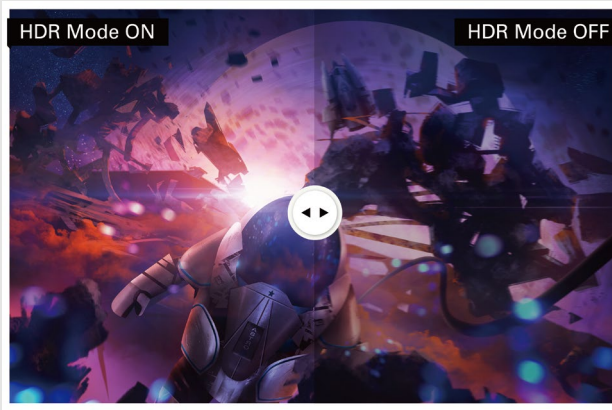

HDR mode visual enhancement

Through a combination of advanced algorithmic functions, the HDR Mode essentially transforms non-HDR content into HDR-like visuals via 3 different modes. By enhancing RGBCMY color for more vivid images (via improved saturation and range), increasing dynamic contrast for clarity and image sharpness, the HDR mode ensures you can experience HDR visuals when viewing standard quality content.