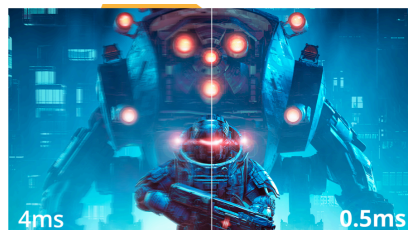

Features

144Hz Refresh Rate

Equip yourself with twice the frame rate of other monitors and say goodbye to image stuttering and blurry motion. With a 144Hz refresh rate every frame is rendered sharply and in smooth succession, so you can line up your shots accurately and appreciate high speed races in all their glory.