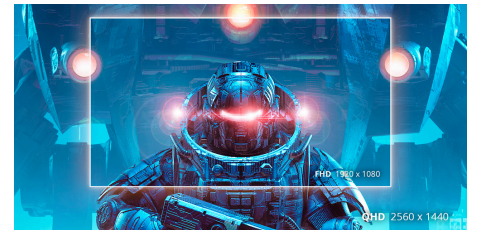

0.5ms MPRT - Moving Picture Response Time

MPRT is an acronym for moving picture response time. MPRT technology disables and enables your monitor backlight during picture changes. Through the reduced time a frame is shown on the monitor, "ghosting" and "blurring" effects are reduced, resulting in a smoother, more "fluid" feeling gaming experience.

IPS Panel

IPS panel ensures an excellent viewing experience with lifelike yet brilliant and accurate colours. Colours look consistent no matter from which angle you look at the display

Adaptive sync

Adaptive Sync aligns your monitor's vertical refresh rate with the frame rate delivered by your GPU, making your gameplay and casual gaming experience even more fluid by eliminating stuttering, tearing and judder. This feature is also useful when enjoying videos and other visual media, for a smoother entertainment.