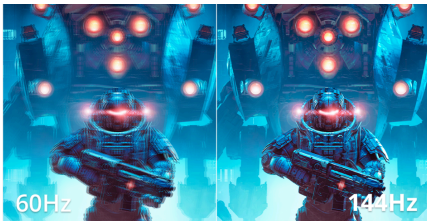

Features

144Hz Refresh Rate

Equip yourself with twice the frame rate of other monitors and say goodbye to image stuttering and blurry motion. With a 144Hz refresh rate every frame is rendered sharply and in smooth succession, so you can line up your shots accurately and appreciate high speed races in all their glory.