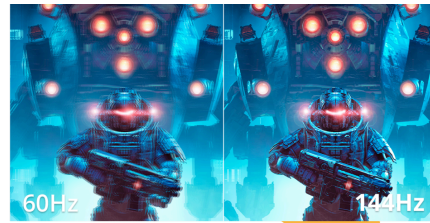

144Hz Refresh Rate

Equip yourself with twice the frame rate of other monitors and say goodbye to image stuttering and blurry motion. With a 144Hz refresh rate every frame is rendered sharply and in smooth succession, so you can line up your shots accurately and appreciate high speed races in all their glory.