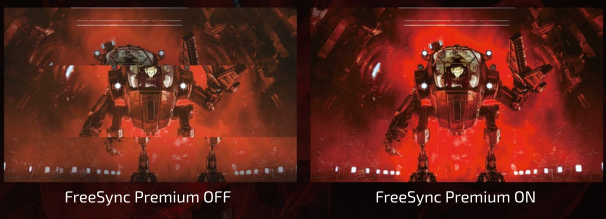

IPS WIDE VIEW

ADJUSTABLE
STAND

SPEAKERS

HDMI
HIGH SPEED MULTIMEDIA INTERFACE

www.aoc.com

vision at **Heart**

Features

FreeSync Premium delivers ultra-smooth tear-free gaming

Screen tearing and stuttering doesn't only harm gaming performance, it also destroys immersion. AMD FreeSync Premium addresses this by keeping your monitor's refresh rate synced with your processor's. This technology works best on 120Hz and above refresh rates on higher resolution screens, while also supporting low framerate compensation features.