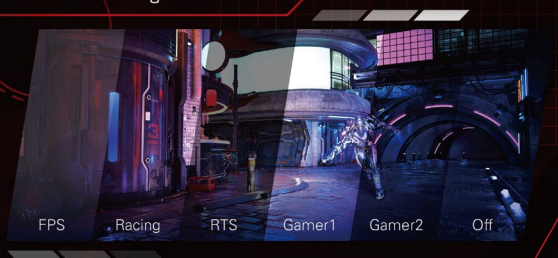

Optimize your game settings

Enhances color and sharpness for different game styles. Six modes to select: FPS, Racing, RTS, Gamer1, Gamer2, and Off.

FPS: For playing First-Person Shooter games. Improves black level details when playing in darker settings.

Racing: For playing Racing games. Provides fastest response time and high color saturation.

RTS: For playing Real-Time Strategy games. Lets the user highlight just a portion of their display and adjust picture quality and detail as needed.

Gamer 1, 2 and 3: Three different customizable modes let the user save their own favorite settings.