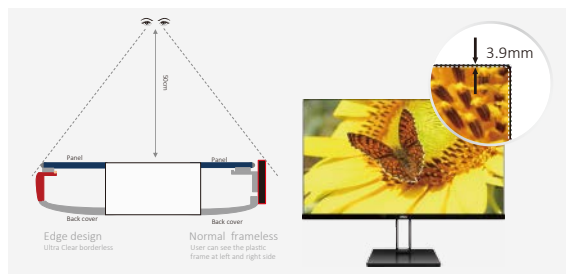

### Zero Edge

3-side frameless screen with Zero Edge profile, narrow black border 3.9mm.

## ► Specifications

Model Name	27V2Q
Panel Size	27"
Pixel Pitch (mm)	0.3114 (H) × 0.3114 (V)
Effective Viewing Area (mm)	597.88 (H) × 336.312 (V)
Brightness (typical)	250 cd/m <sup>2</sup>
Contrast Ratio	1000 : 1 (Typical) 20 Million : 1 (DCR)
Smart Response	5ms (GtG)
Viewing Angle	178° (H) / 178° (V) (CR>10)
Color Gamut	NTSC 87% (CIE1976) / sRGB 101% (CIE1931)
Optimum Resolution	1920 × 1080 @ 75Hz – DisplayPort, HDMI
Display Colors	16.7 Million
Signal Input	HDMI 1.4 × 1, DisplayPort 1.2 × 1
Power Supply	19VDC, 1.58A
Smart Power Mode: Typical	21W
Built-in Speakers	no / Earphone Jack
Regulatory Approvals	KCC / e-Standby / CE / CB / BSMI / FCC / VCCI
Wall-Mount	no
Cabinet Color	Black
Adjustable Stand	Tilt: -3.5° ~ 21.5°
Product with Stand (mm)	609.9 (H) × 464.3 (W) × 200 (D)
Packaging (mm)	555 (H) × 694 (W) × 149 (D)
Weight (Net/Gross) kg	4.22 / 6.05