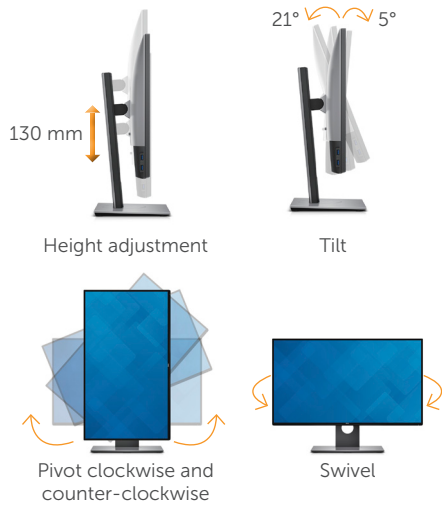

Dell UltraSharp 27 InfinityEdge Monitor | U2717D

Easily adjust the panel to your preferred viewing position to work the way you like.