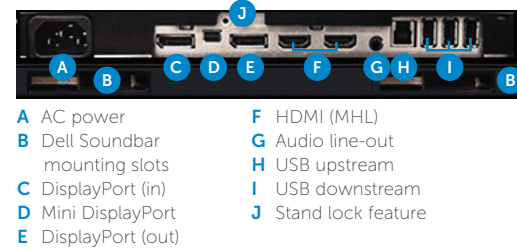

Connectors

Key benefits of Dell UltraSharp 24 Monitor | U2414H

U2414H	Key benefits
23.8" VIS	Expansive screen
Ultra-thin bezel**	Seamless view enables beautiful multi-monitor set-ups
4 USB 3.0² ports	Easily connect multiple accessories and charge and power USB charging devices²
DisplayPort 1.2¹	Supports daisy chaining
HDMI (MHL) connector	Enjoy content from your mobile devices (tablets, smartphones) with MHL

What's in the box?

Monitor; stand; cable cover; power cord; drivers and documentation media; Product and safety information guide; Quick Setup Guide; Dell Display Manager software; Cables: USB 3.0 upstream, Mini-DP/DP.

*Registered in US and Canada only.

**Bezel and black screen border.

² Including a high current USB 3.0 port behind the monitor panel which supplies twice the power for charging and powering BC 1.2 compatible devices.

⁷ For a copy of the Limited Hardware Warranty, write to Dell USA LP, Attn: Warranties, One Dell Way, Round Rock, TX 78682 or see dell.com/warranty.

Dell UltraSharp 24 Monitor | U2414H (23.8", 60.5 cm VIS)