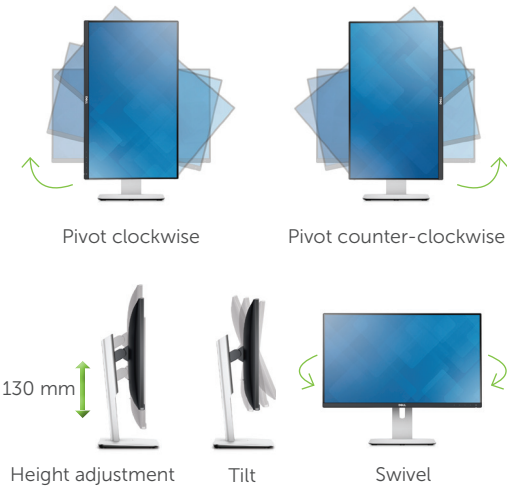

Fully adjustable monitor offers multiple ways to adjust to your preferred viewing position: